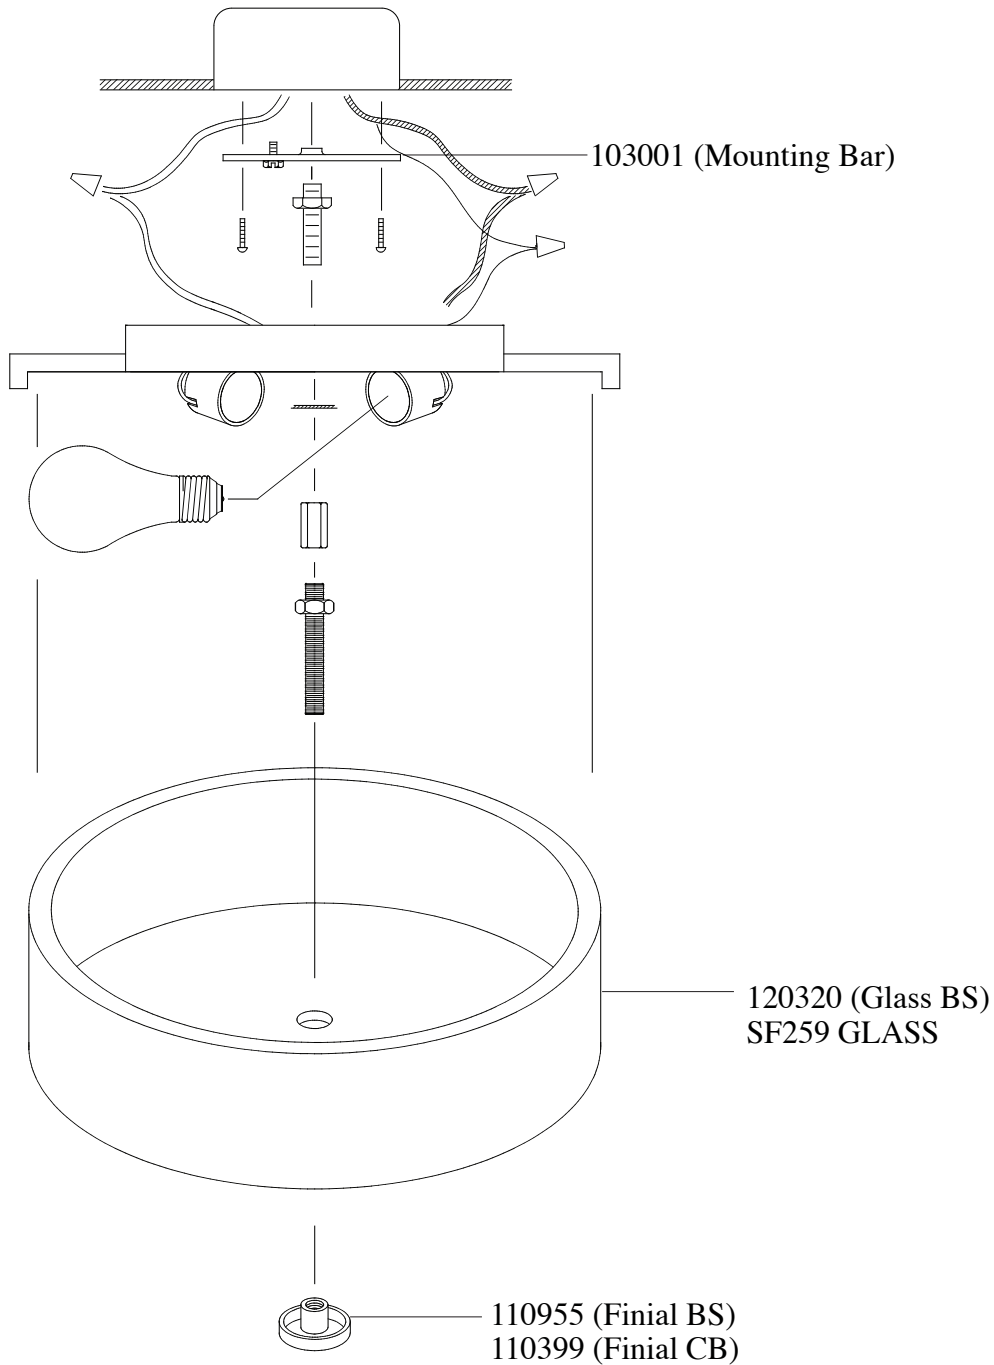

Replacement Parts For

FM313 6/11

Qty.	Part #	Description
	103001	Mounting Bar
	110955	Finial BS
	110399	Finial CB
	120320	Glass BS
	SF259 GLASS	Glass CB

**MURRAY
FEISS**
Generation Brands™