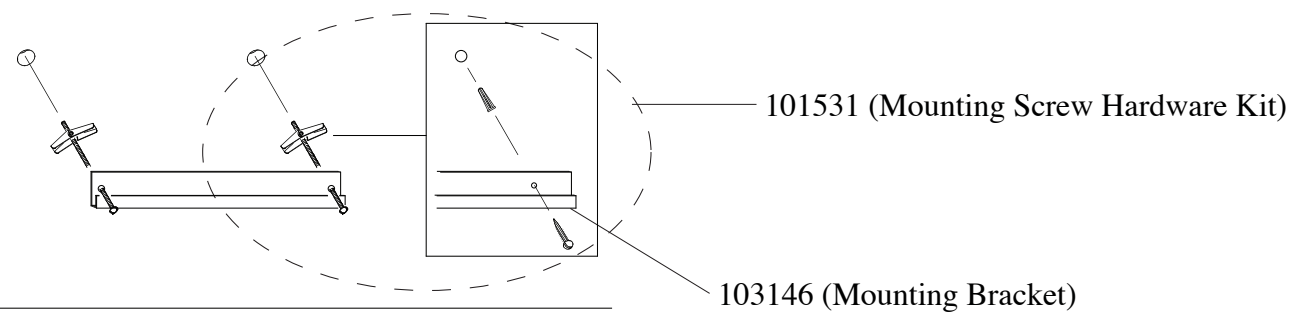

Replacement Parts For

MR1093 10/09

Qty.	Part #	Description
	101535	Short Screws
	101531	Mounting Screw Hardware Kit
	103146	Mounting Bracket

**MURRAY
FEISS**
Generation Brands™