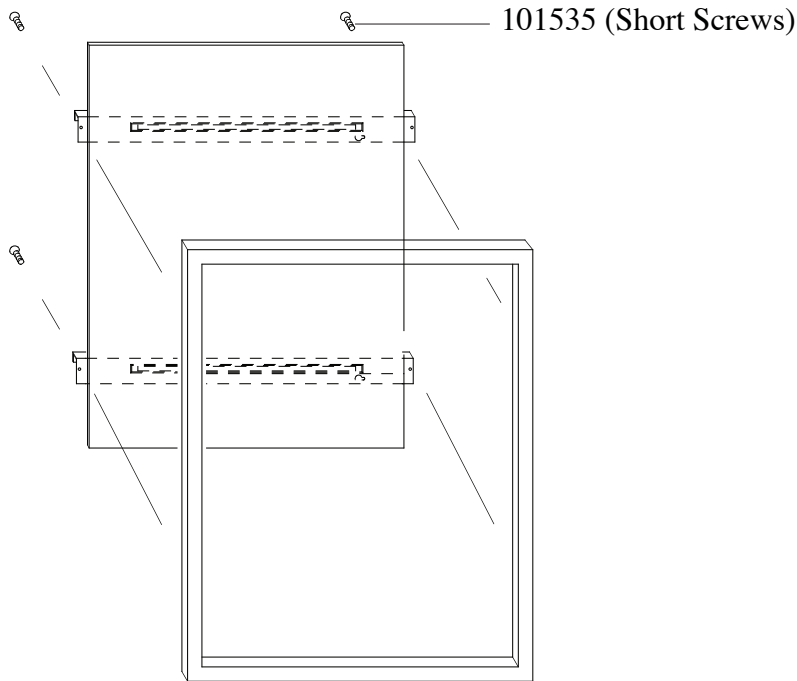

Replacement Parts For

MR1093 10/09

Qty.	Part #	Description
	101535	Short Screws
	101531	Mounting Screw Hardware Kit
	103146	Mounting Bracket

**MURRAY
FEISS**
Generation Brands™