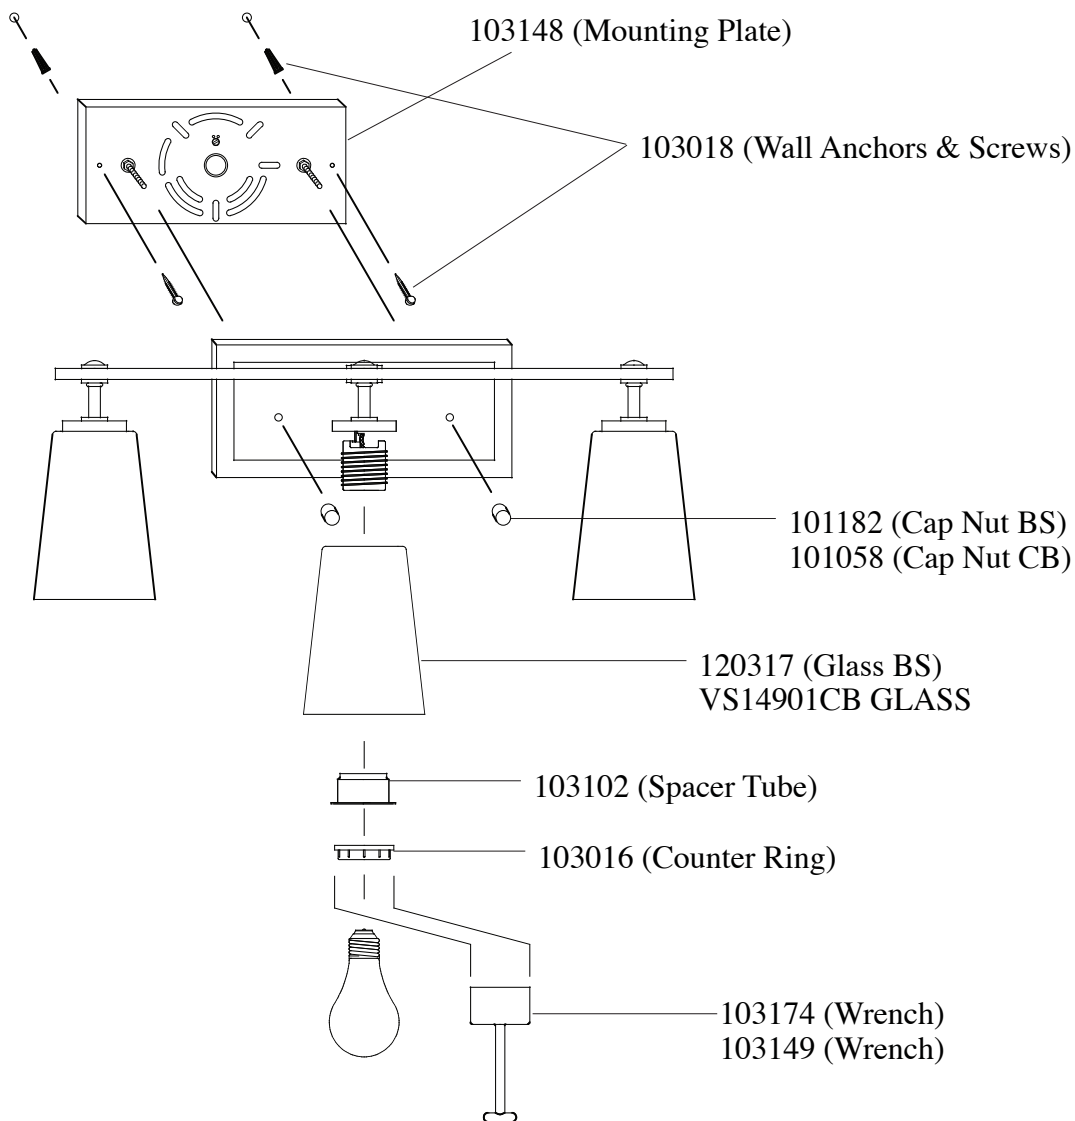

Replacement Parts For VS14902, VS14903, VS14904

6/11

Qty.	Part #	Description
	103148	Mounting Plate
	103018	Wall Anchors & Screws
	101182	Cap Nut BS
	101124	Cap Nut CB
	103102	Spacer Tube
	103016	Counter Ring
	103174	Wrench
	103149	Wrench
	120317	Glass BS
	VS14901CB GLASS	Glass CB