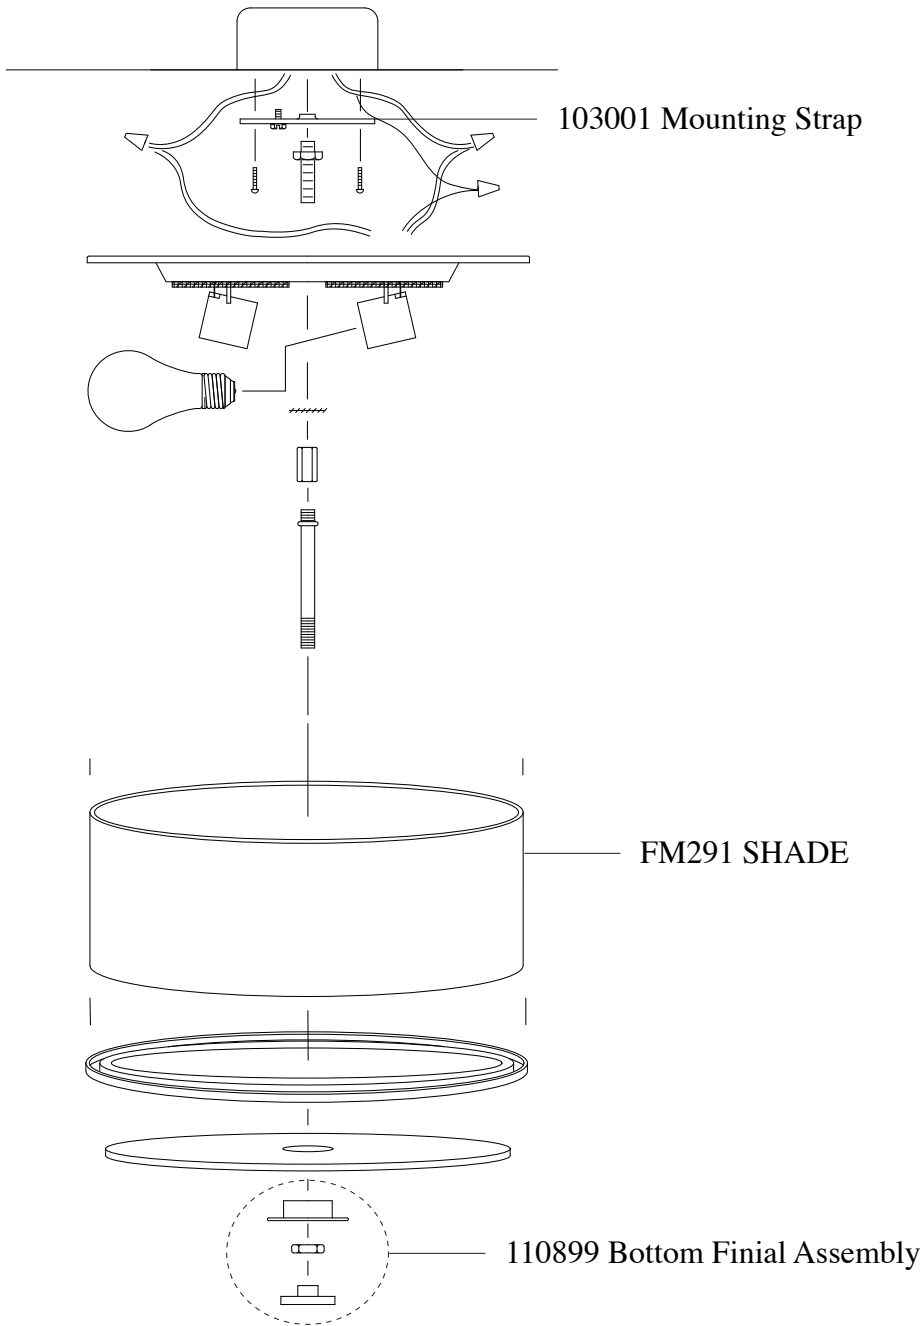

Replacement Parts For

FM291 9/2012

Qty.	Part #	Description
	103001	Mounting Strap
	FM291 SHADE	Shade
	110899	Bottom Finial Assembly

**MURRAY
FEISS**

GENERATION
BRANDS™