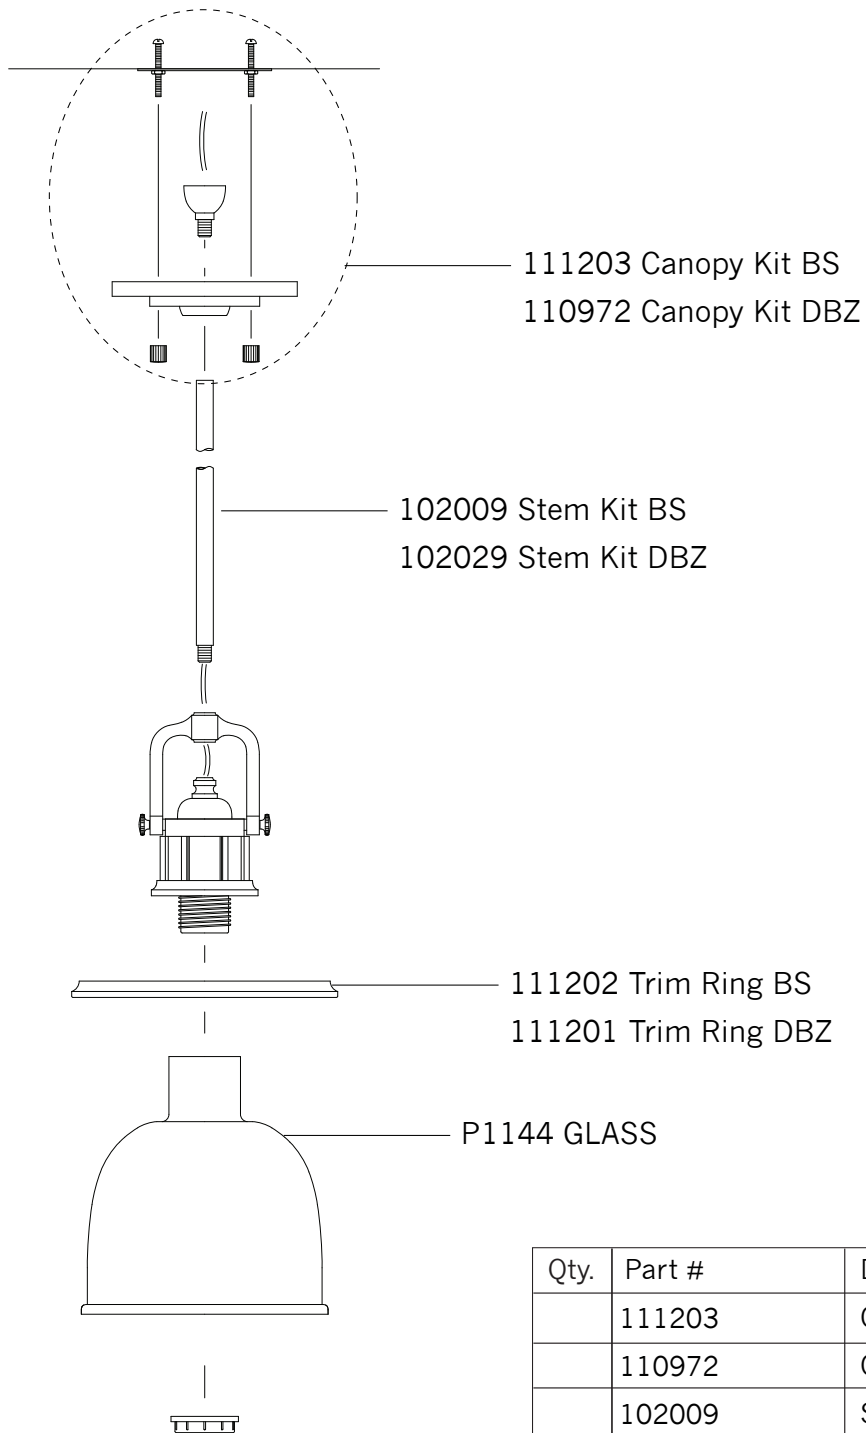

Replacement Parts For **P1144** 10/2012

Qty.	Part #	Description
	111203	Canopy Kit BS
	110972	Canopy Kit DBZ
	102009	Stem Kit BS
	102029	Stem Kit DBZ
	111202	Trim Ring BS
	111201	Trim Ring DBZ
	P1144 GLASS	Glass