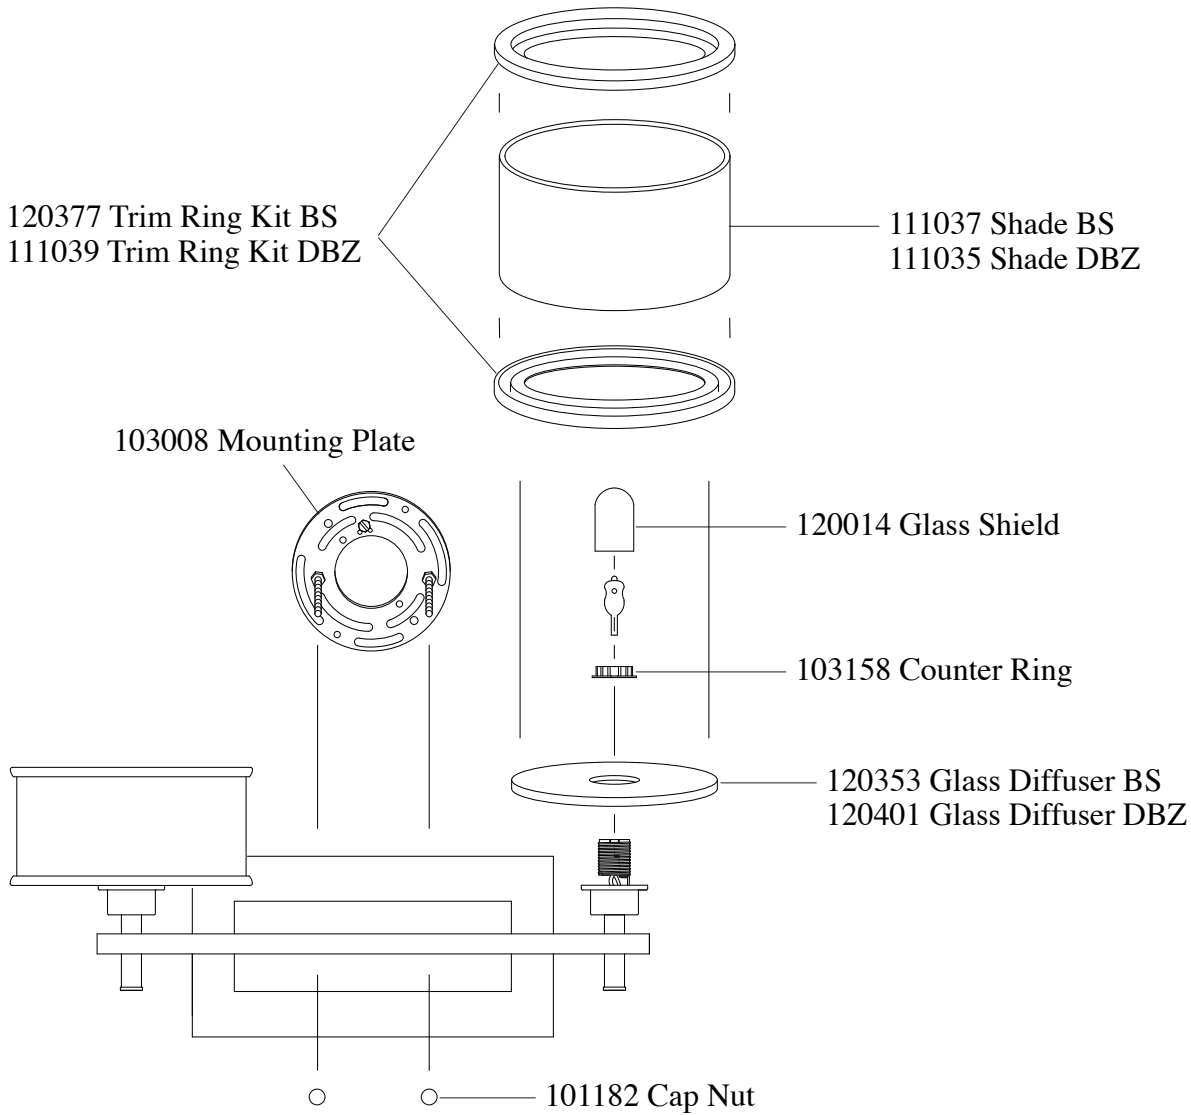

Replacement Parts For VS13702, VS13703, VS13704 7/11

Qty.	Part #	Description
	103008	Mounting Strap
	111037	Shade BS
	111035	Shade DBZ
	120353	Glass Diffuser BS
	120401	Glass Diffuser DBZ
	120014	Glass Shield
	103158	Counter Ring
	101182	Cap Nut
	120377	Trim Ring Kit BS
	111039	Trim Ring Kit DBZ