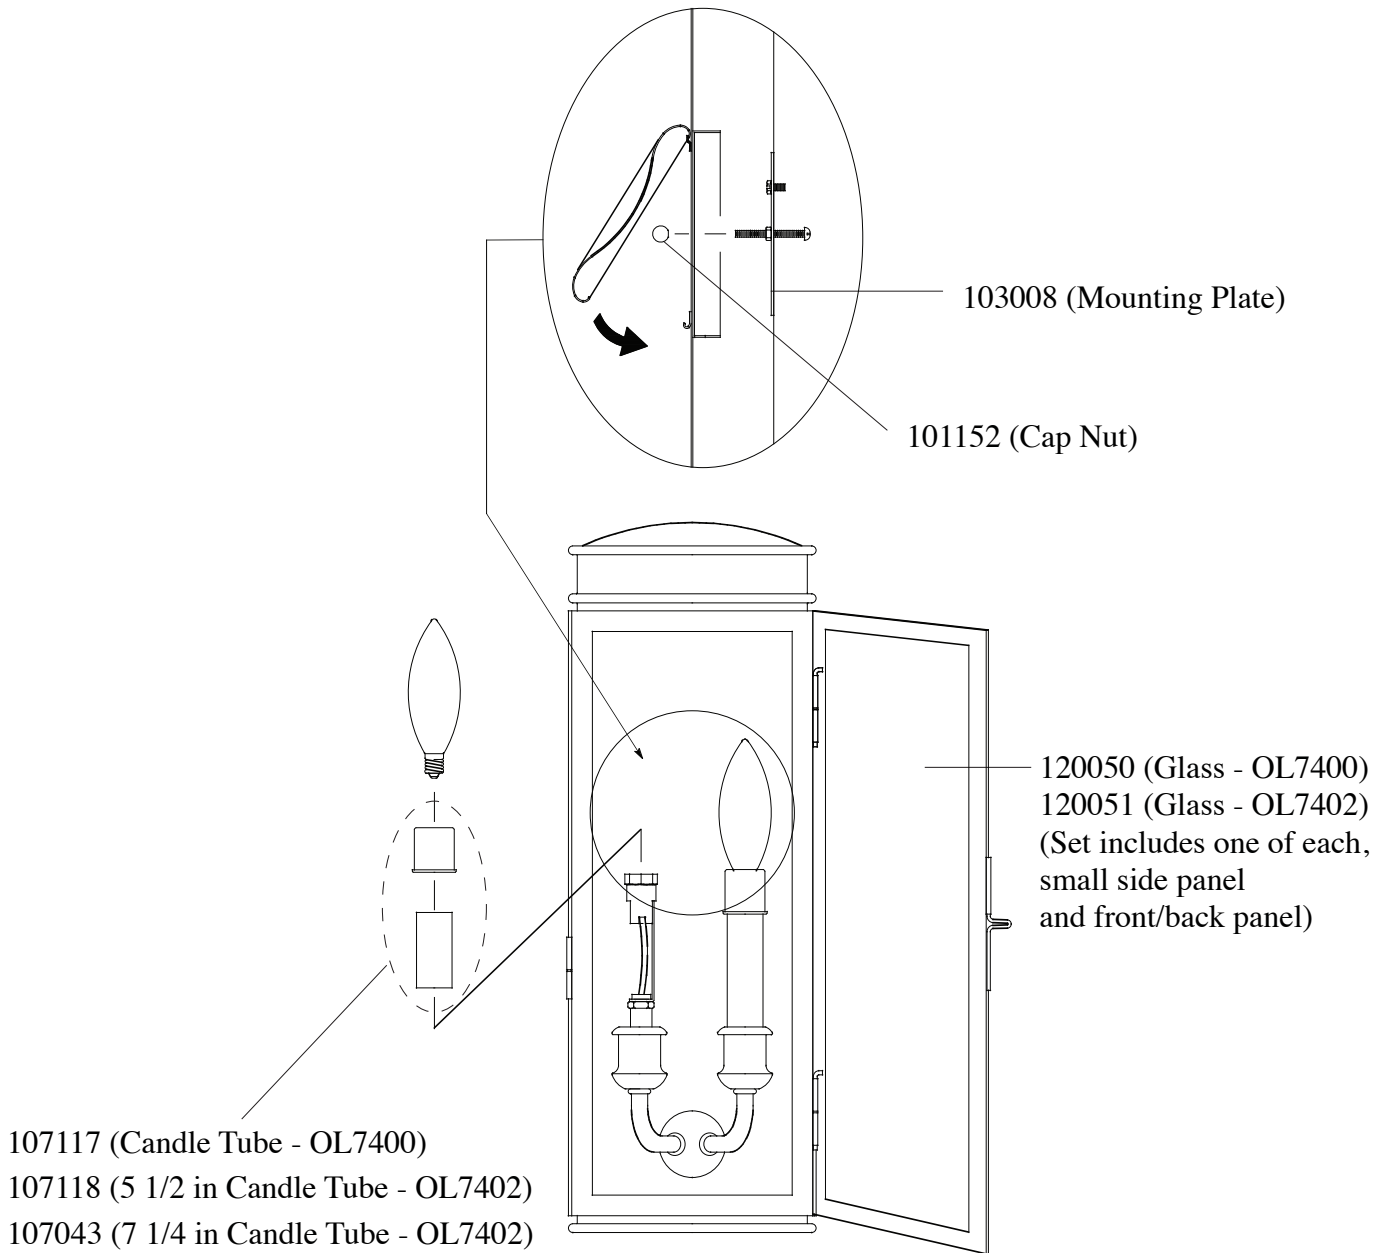

# Replacement Parts For **OL7400, OL7402**

7/11

- 107117 (Candle Tube - OL7400)
- 107118 (5 1/2 in Candle Tube - OL7402)
- 107043 (7 1/4 in Candle Tube - OL7402)

Qty.	Part #	Description
	103008	Mounting Plate
	101152	Cap Nut
	120050	Glass - OL7400
	120051	Glass - OL7402
	107117	Candle Tube - OL7400
	107118	5 1/2 in Candle Tube - OL7402
	107043	7 1/4 in Candle Tube - OL7402