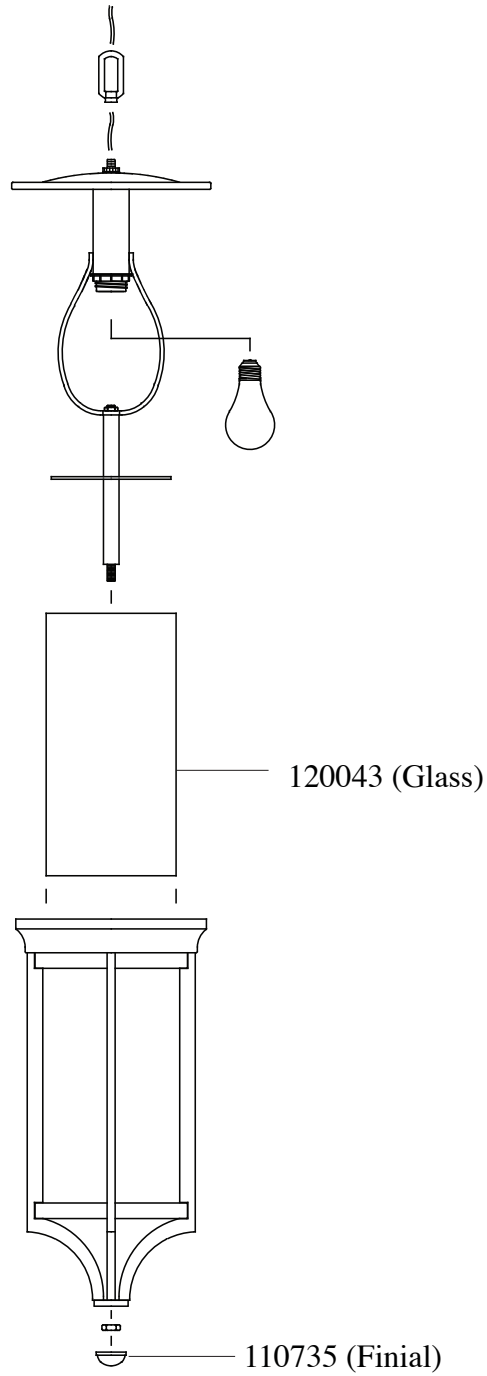

# Replacement Parts For

# OL7511

10/09

Qty.	Part #	Description
	103002	Mounting Plate
	110737	Canopy Mounting Kit
	110735	Finial
	120043	Glass
	Chain HTBZ	Post Mount Screw

**MURRAY  
FEISS**  
Generation Brands™