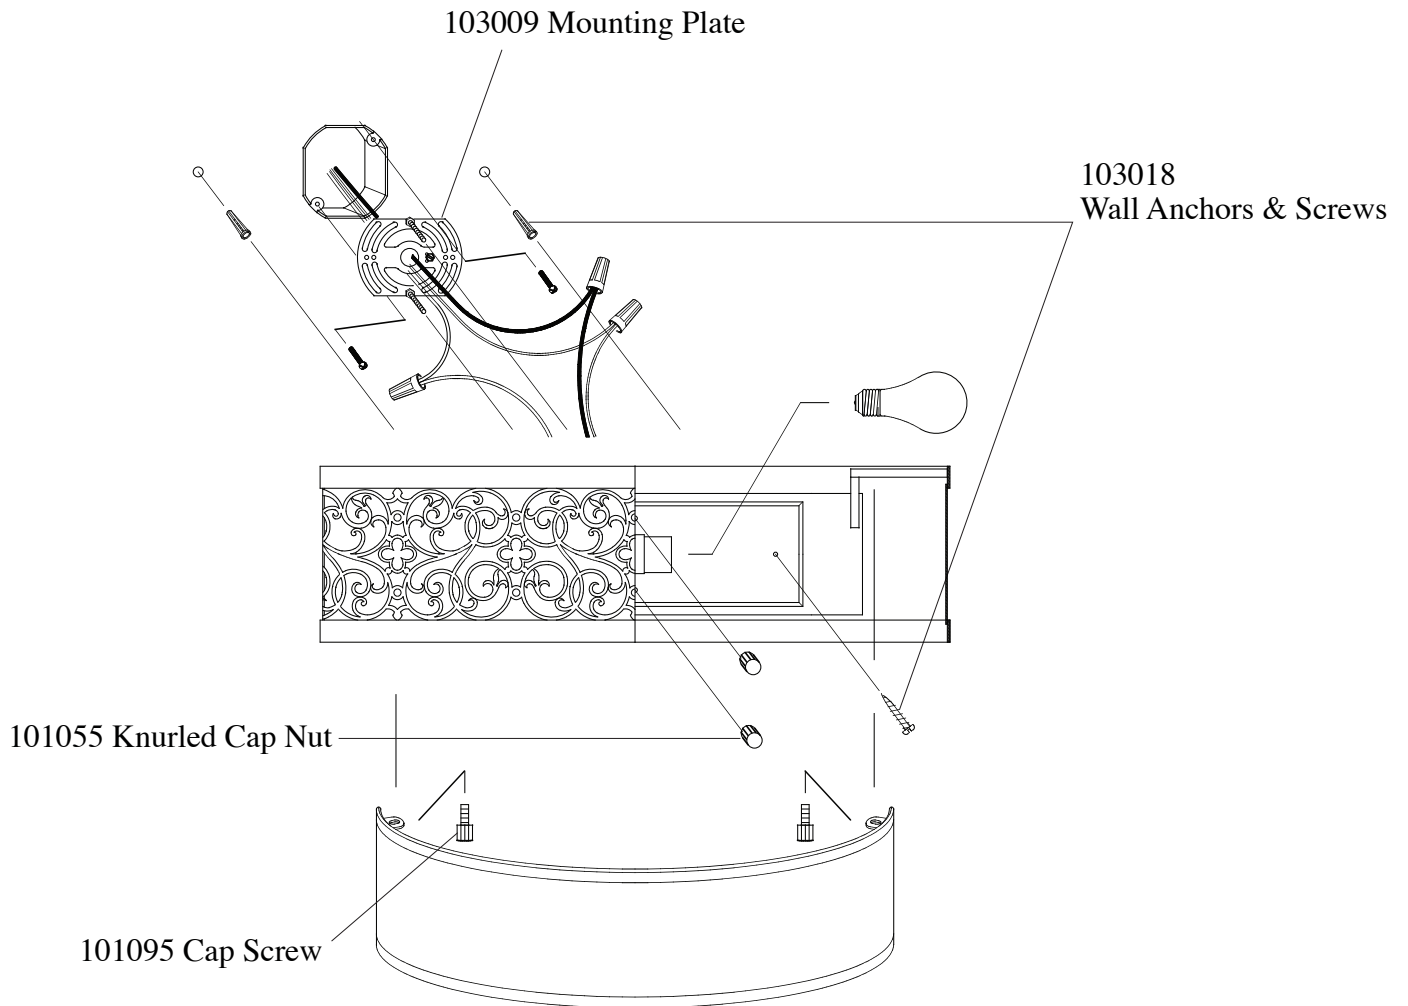

Replacement Parts For

VS16702 9/11

Qty.	Part #	Description
	103009	Mounting Plate
	103018	Wall Anchors & Screws
	101055	Knurled Cap Nut
	101095	Cap Screw

**MURRAY
FEISS**

GENERATION
BRANDS™ 