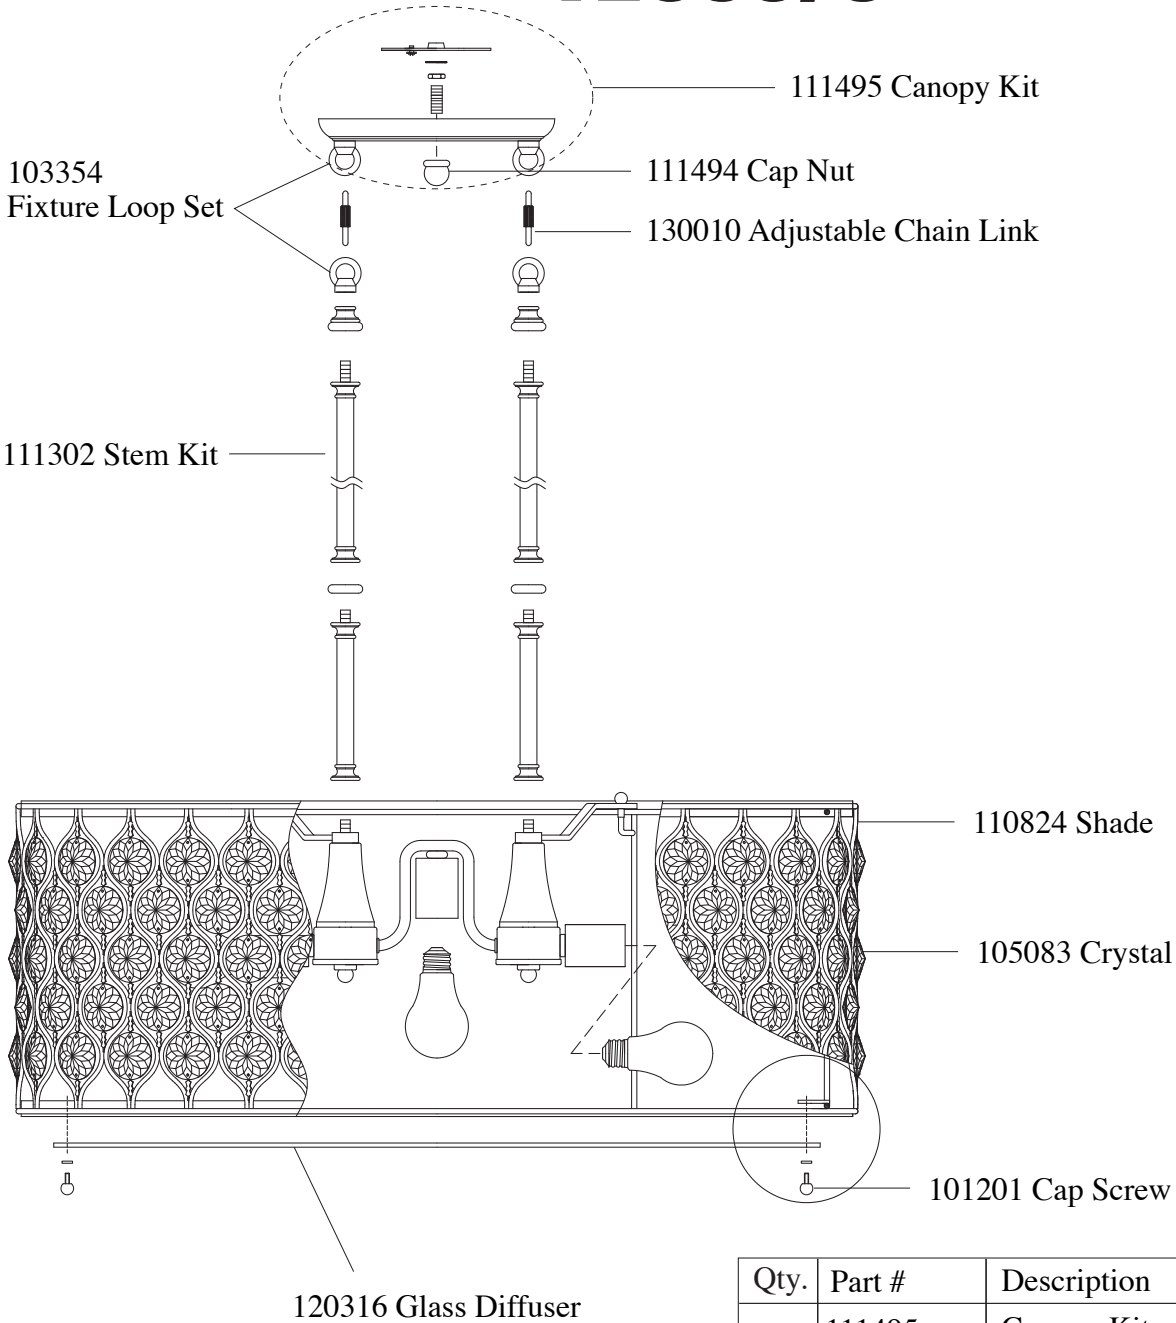

Replacement Parts For

F2569/3 12/11

Qty.	Part #	Description
	111495	Canopy Kit
	110824	Shade
	120316	Glass Diffuser
	105083	Crystal
	111210	Pin Links Set
	111211	Hook Link Set
	111302	Stem Kit
	101201	Cap Screw
	111494	Cap Nut
	130010	Adjustable Chain Link
	103354	Fixture Loop Set