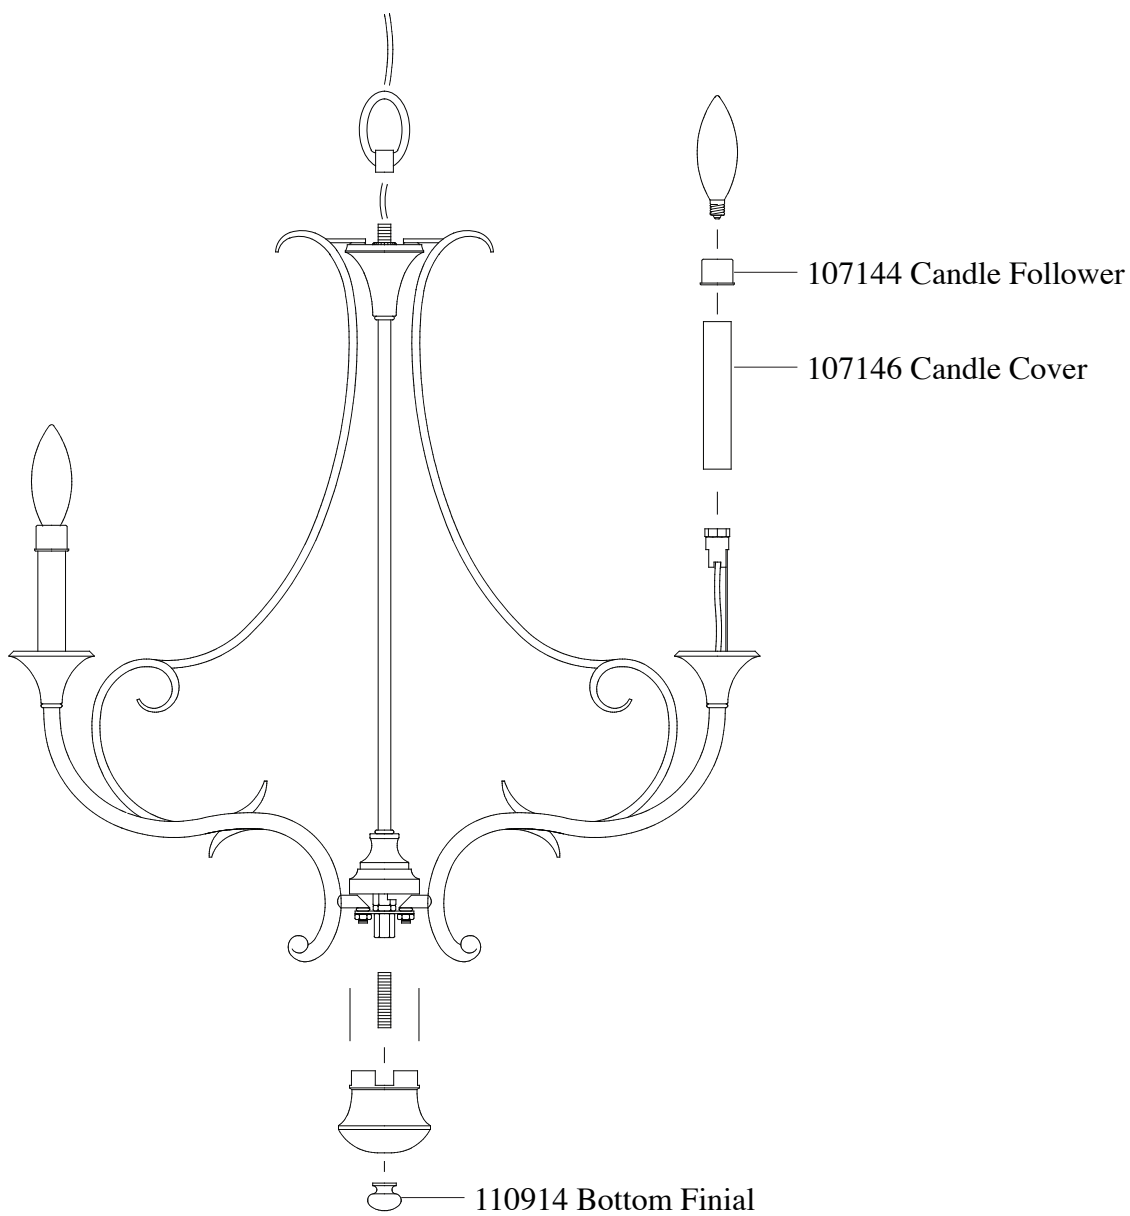

# Replacement Parts For **F2533/6** 4/10

Qty.	Part #	Description
	107144	Candle Follower
	107146	Candle Cover
	110914	Bottom Finial

**MURRAY  
FEISS**

GENERATION  
BRANDS™