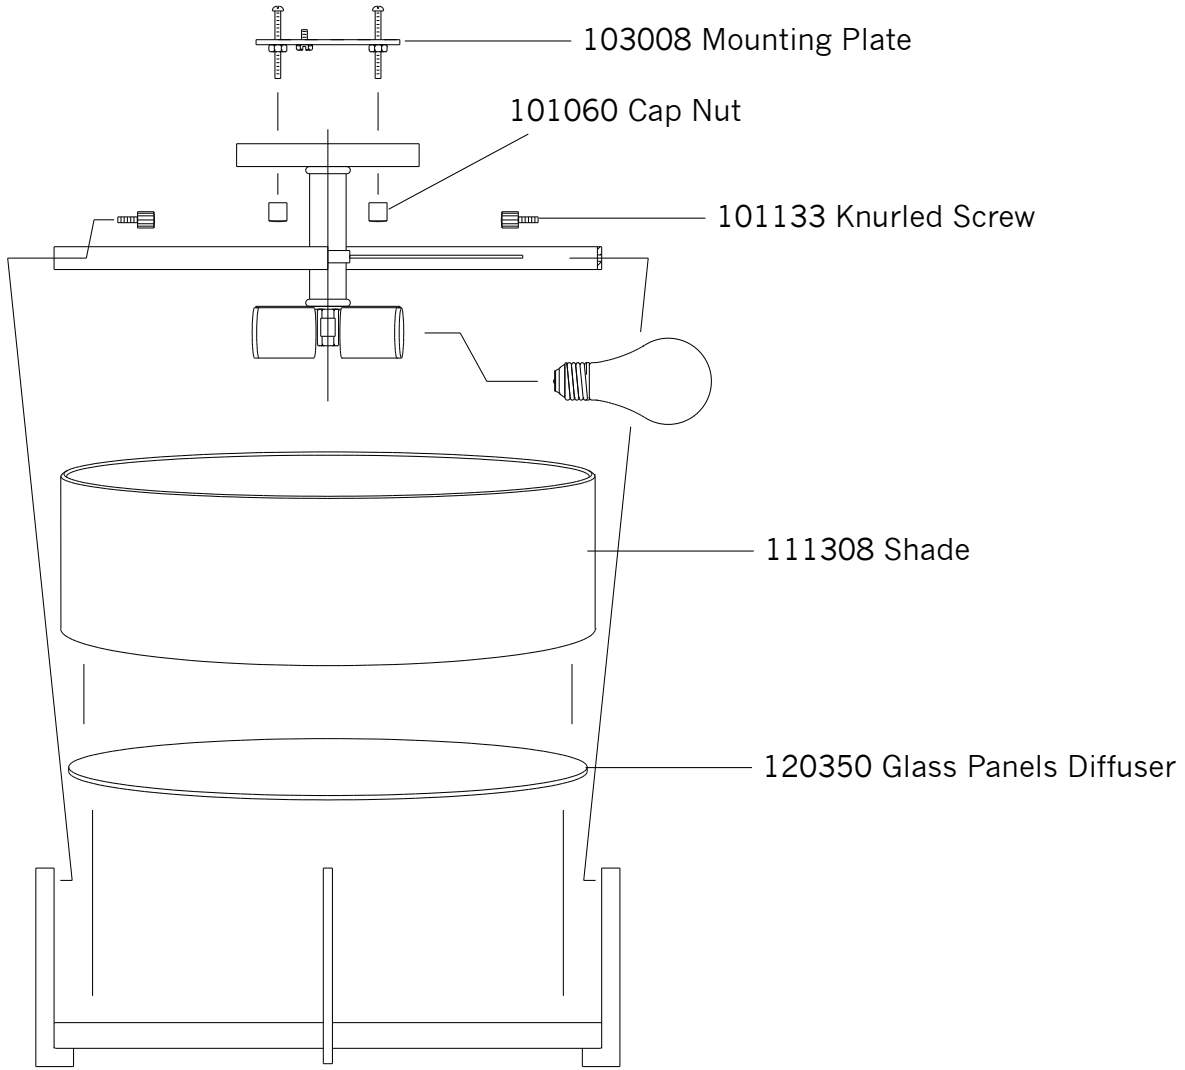

# Replacement Parts For **SF272** 10/2012

Qty.	Part #	Description
	103008	Mounting Plate
	101060	Cap Nut
	101133	Knurled Screw
	111308	Shade
	120350	Glass Panels Diffuser

**FEISS**<sup>®</sup>

EST. 1955