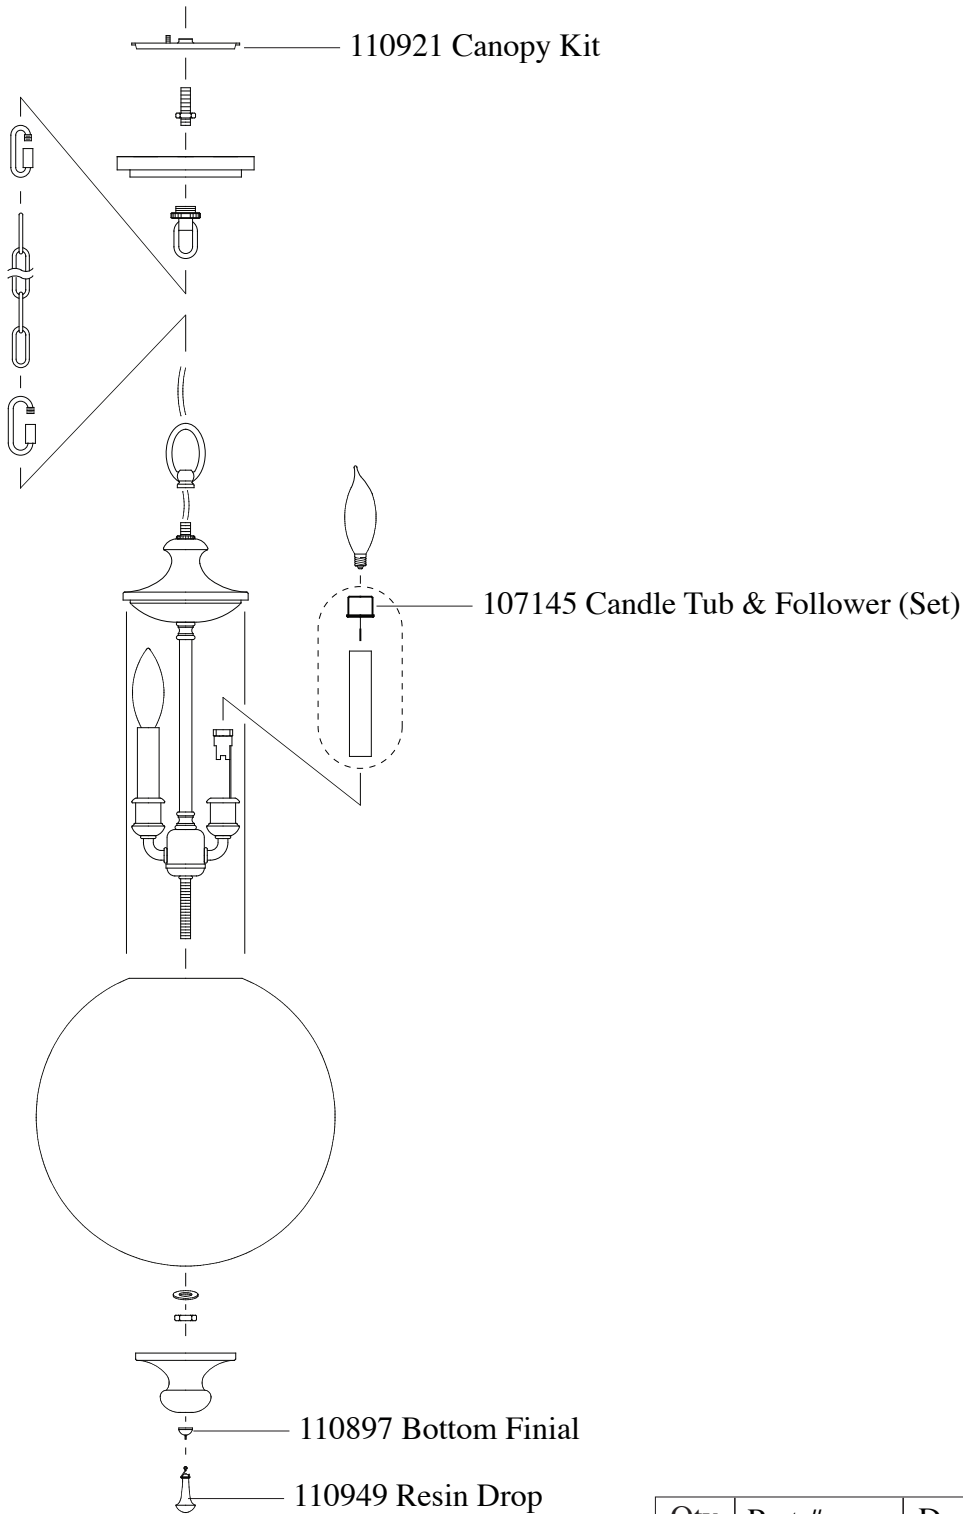

# Replacement Parts For

# P1204 1/12

Qty.	Part #	Description
	110921	Canopy Kit
	107145	Candle Tub & Follower (Set)
	110897	Bottom Finial
	110949	Resin Drop

**MURRAY  
FEISS**

GENERATION  
BRANDS™