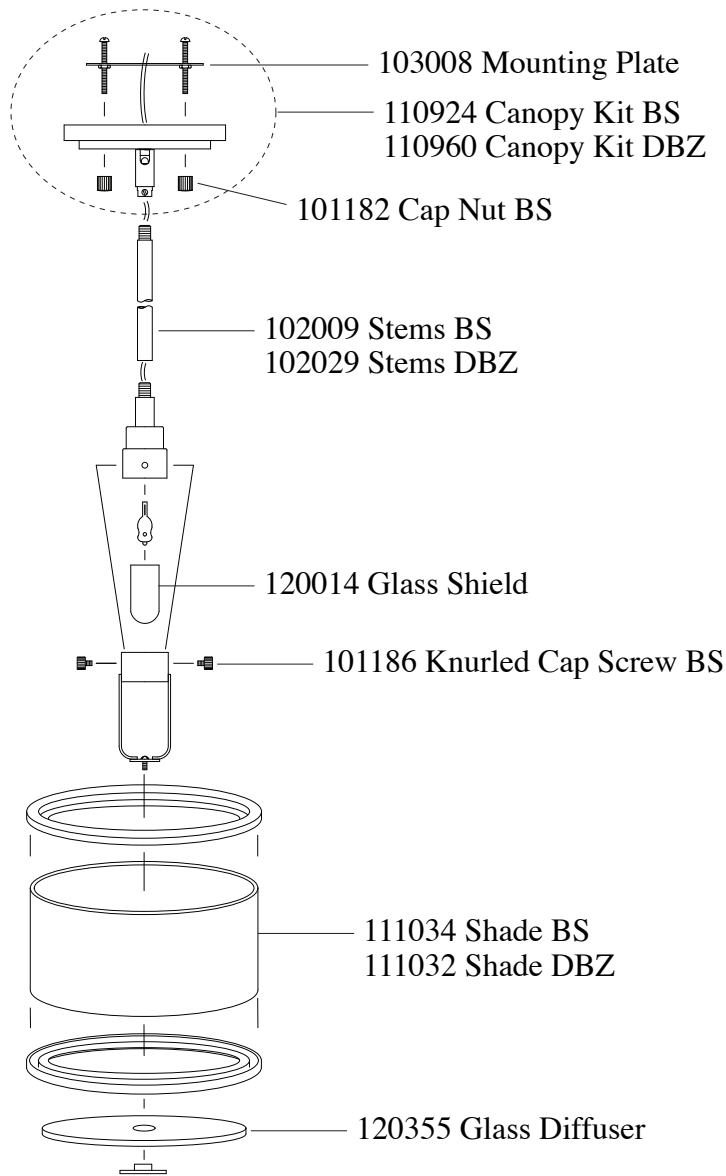

Replacement Parts For

P1137 7/11

Qty.	Part #	Description
	110924	Mounting Plate
	101182	Canopy Kit BS
	101186	Canopy Kit DBZ
	111034	Cap Nut
	101186	Knurled Cap Screw
	111034	Shade BS
	111032	Shade DBZ
	120355	Glass Diffuser
	102009	Stems BS
	102029	Stems DBZ