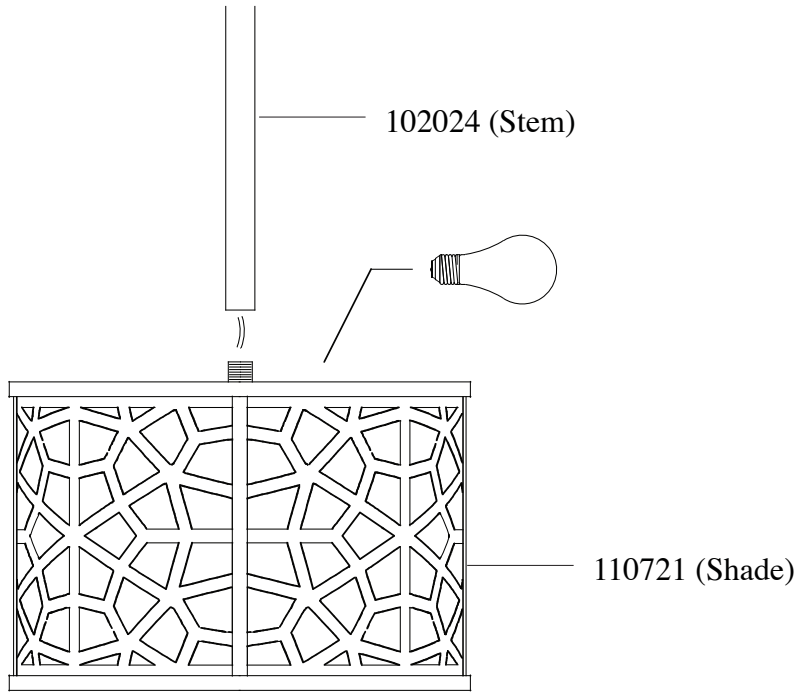

Replacement Parts For

P1181 10/09

Qty.	Part #	Description
	103004	Mounting Plate
	110718	Canopy Mounting Kit
	102024	Stem
	110721	Shade

**MURRAY
FEISS**
Generation Brands™