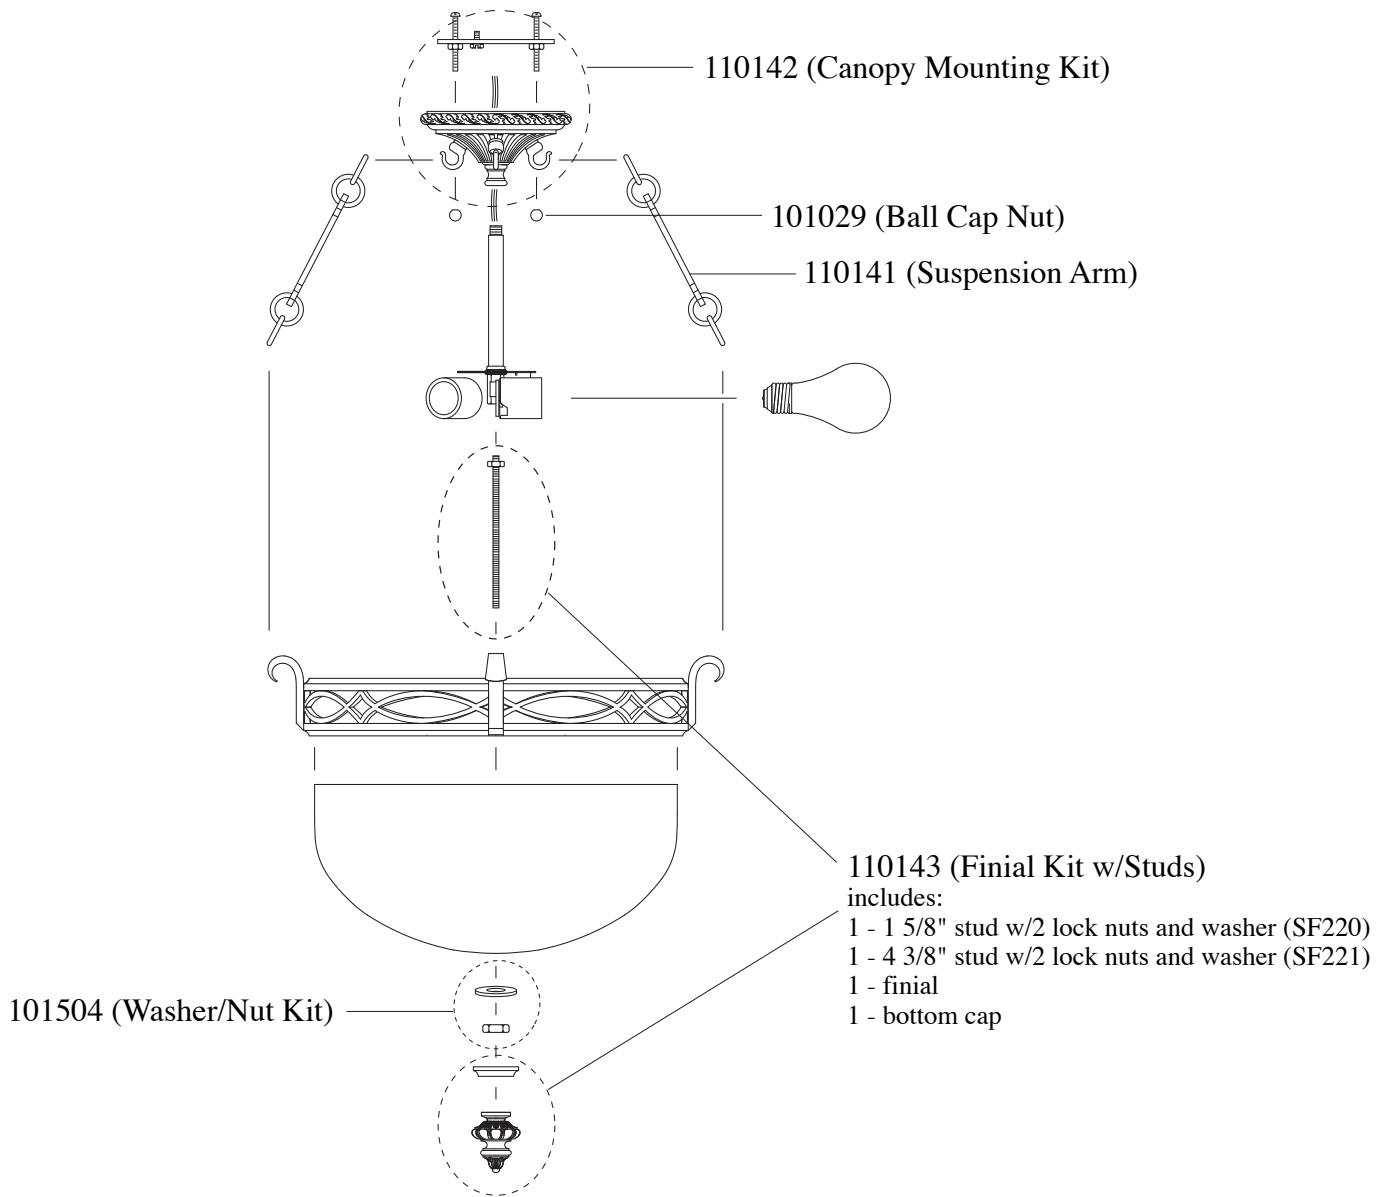

Replacement Parts For

SF220 12/11

Qty.	Part #	Description
	110142	Canopy Mounting Kit
	101029	Ball Cap Nut
	110143	Finial Kit w/Studs
	110141	Suspension Arm
	101504	Washer / Nut Kit

**MURRAY
FEISS**
Generation Brands™