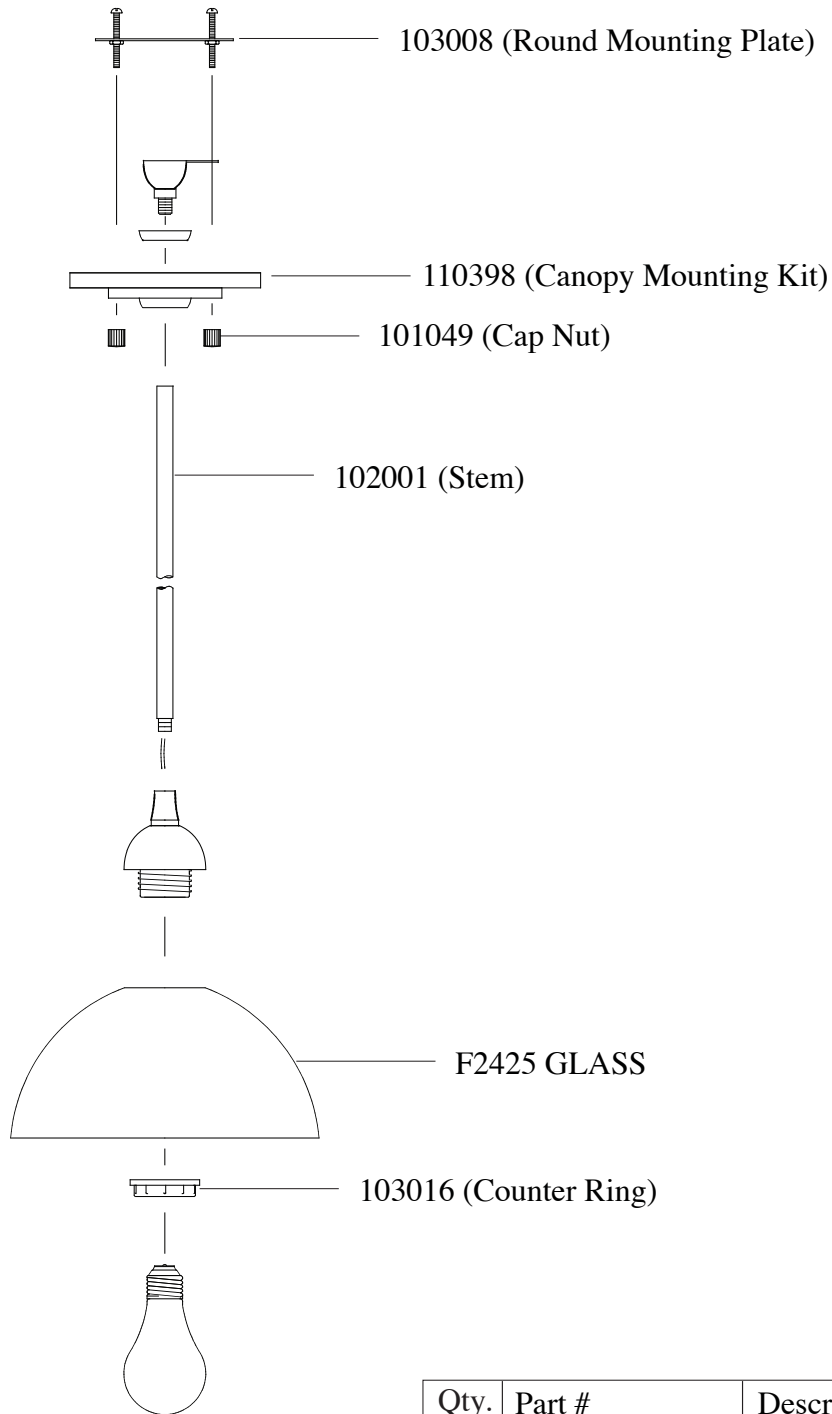

Replacement Parts For

P1161 10/2012

Qty.	Part #	Description
	103008	Round Mounting Plate
	110398	Canopy Mounting Kit
	101049	Cap Nut
	102001	Stem
	103016	Counter Ring
	F2425 GLASS	

**MURRAY
FEISS**
Generation Brands™