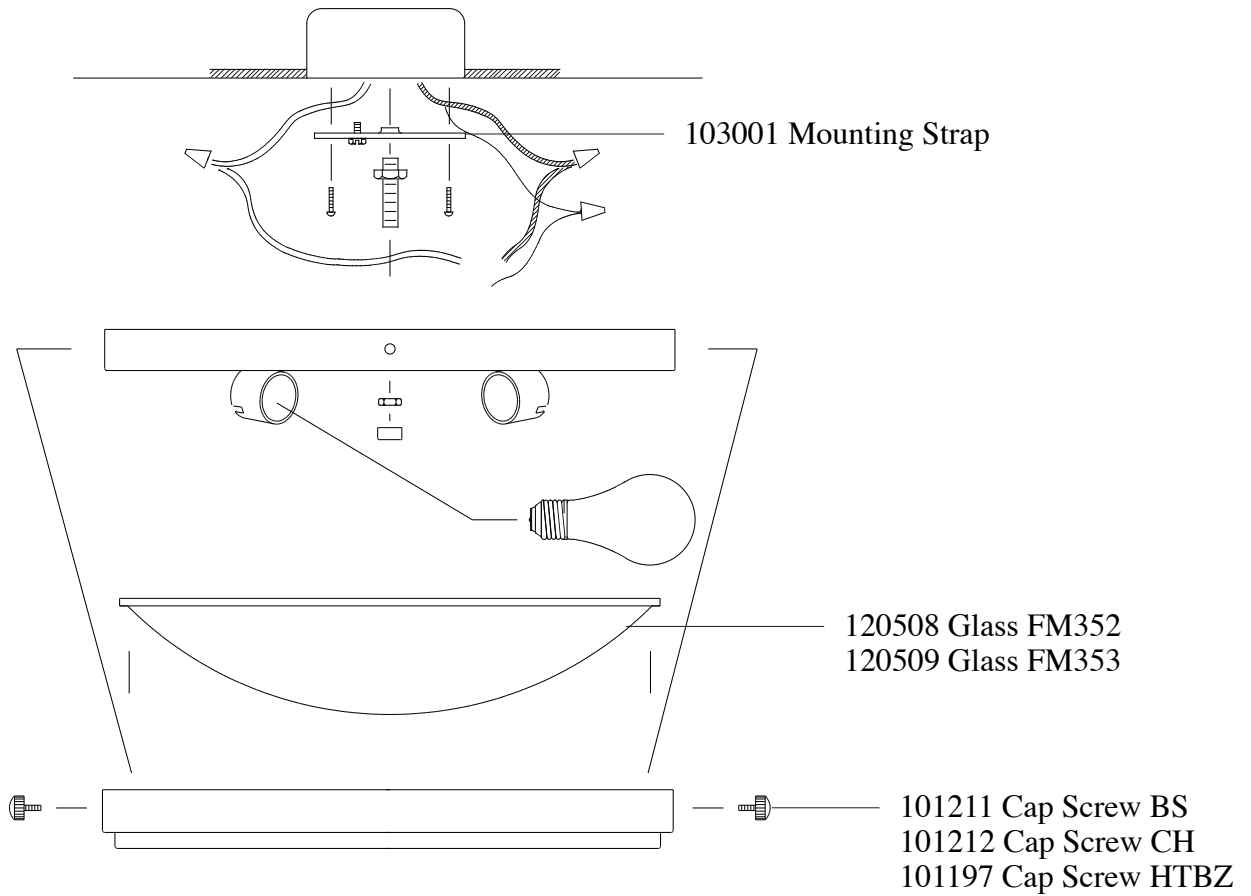

Replacement Parts For **FM352, FM353** 12/10

Qty.	Part #	Description
	103001	Mounting Strap
	120508	Glass FM352
	120509	Glass FM353
	101211	Cap Screw BS
	101212	Cap Screw CH
	101197	Cap Screw HTBZ

**MURRAY
FEISS**