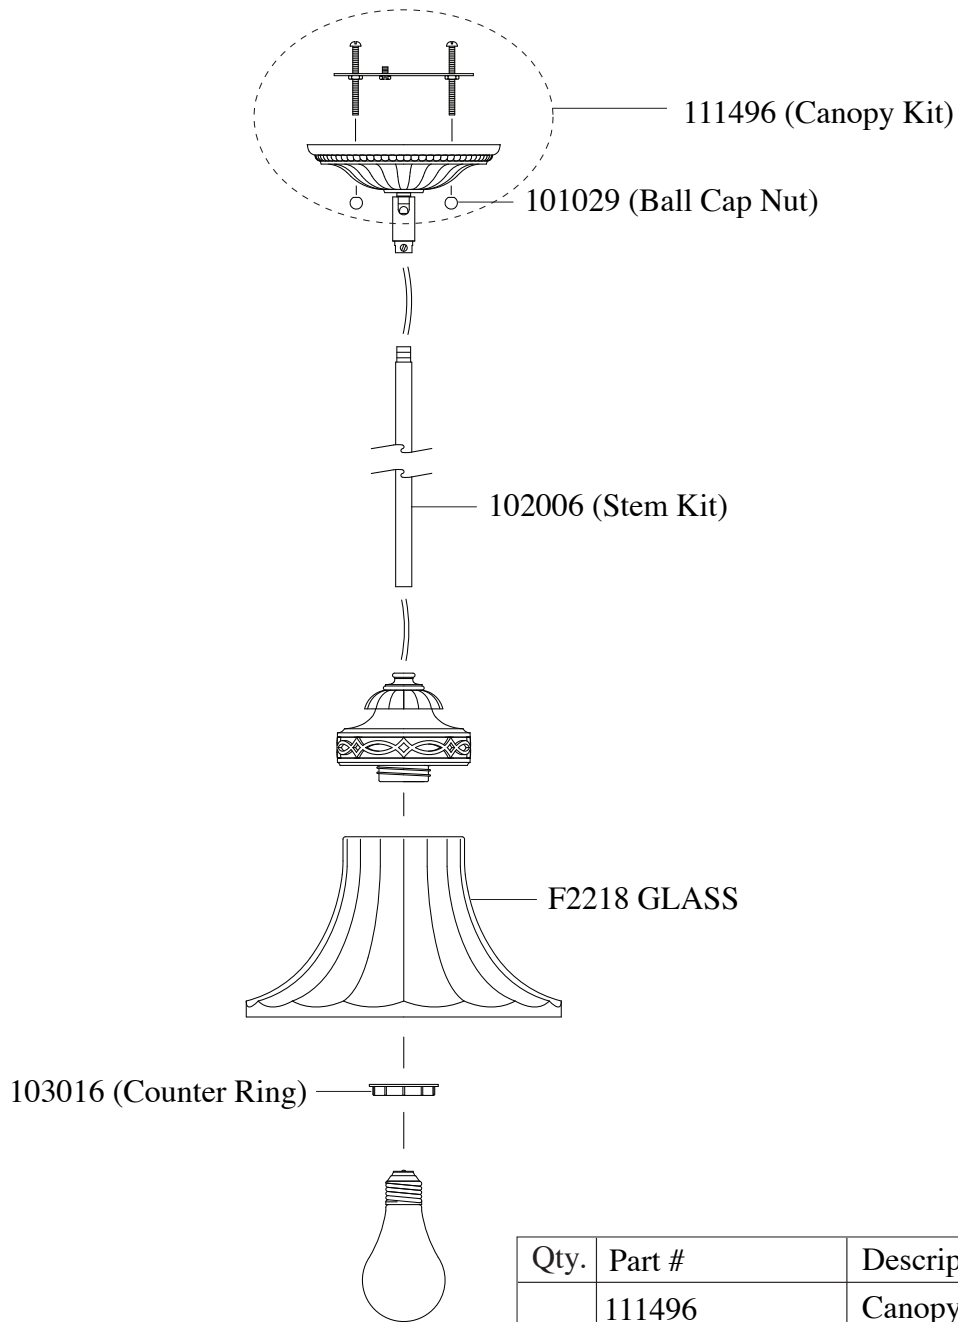

Replacement Parts For

P1114 10/2012

Qty.	Part #	Description
	111496	Canopy Kit
	101029	Ball Cap Nut
	102006	Stem Kit
	103016	Counter Ring
	F2218 GLASS	Glass

**MURRAY
FEISS**
Generation Brands™