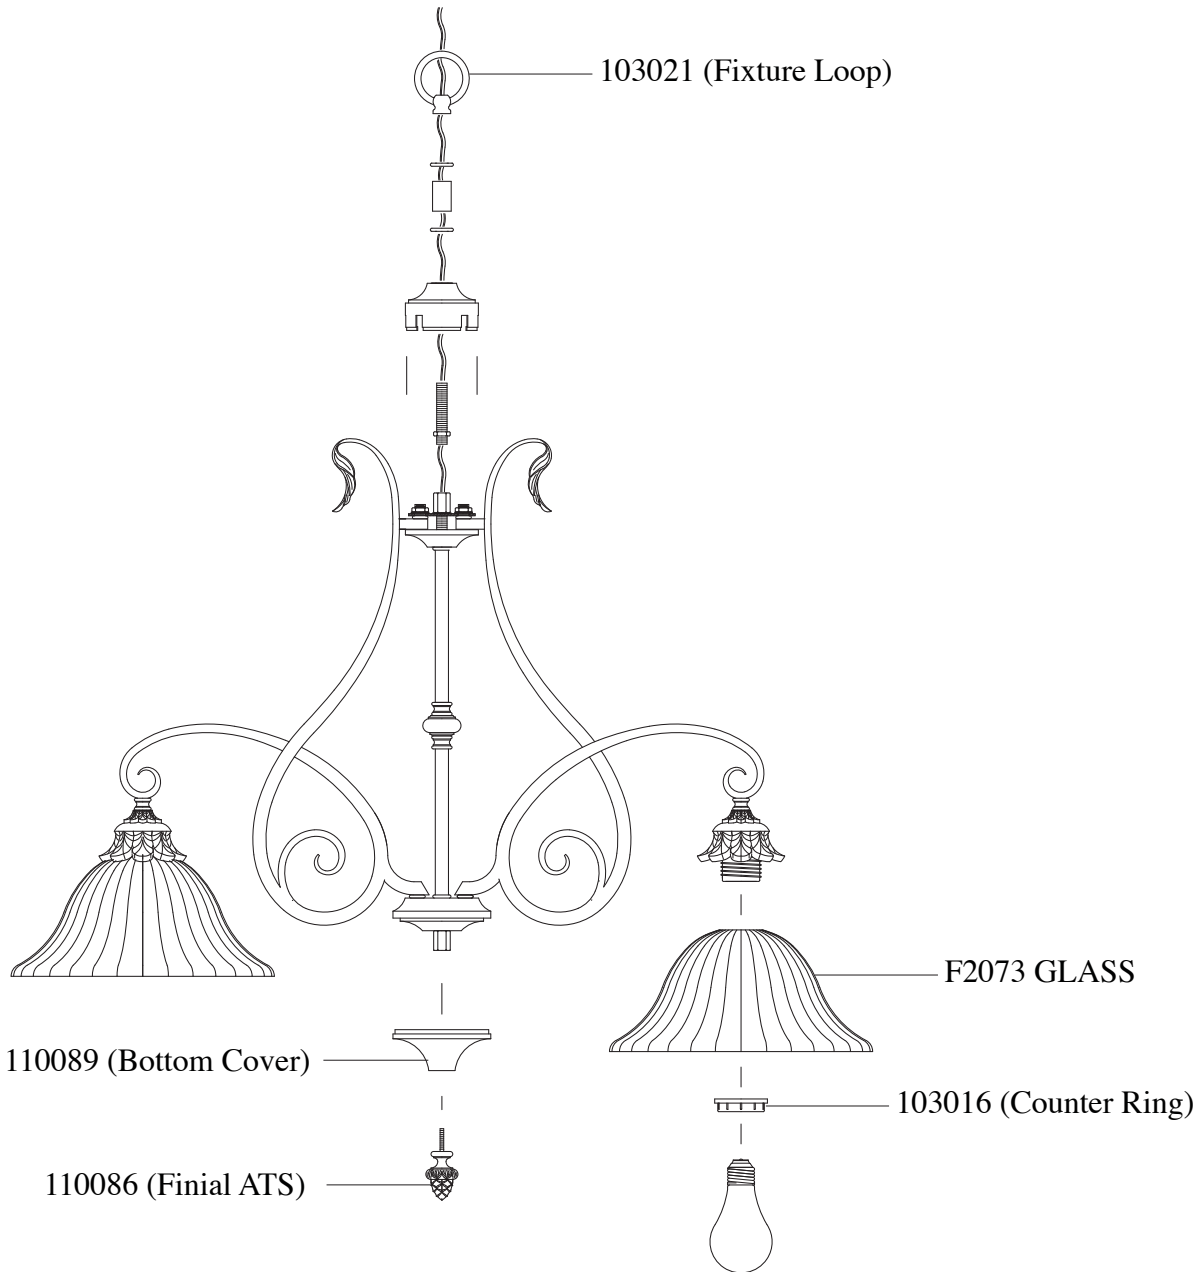

# Replacement Parts For **F2075/5** 9/2012

Qty.	Part #	Description
	110087	Canopy Mounting Kit
	103021	Fixture loop
	110089	Bottom Cover
	103016	Counter Ring
	110086	Finial ATS
	F2073 GLASS	Glass