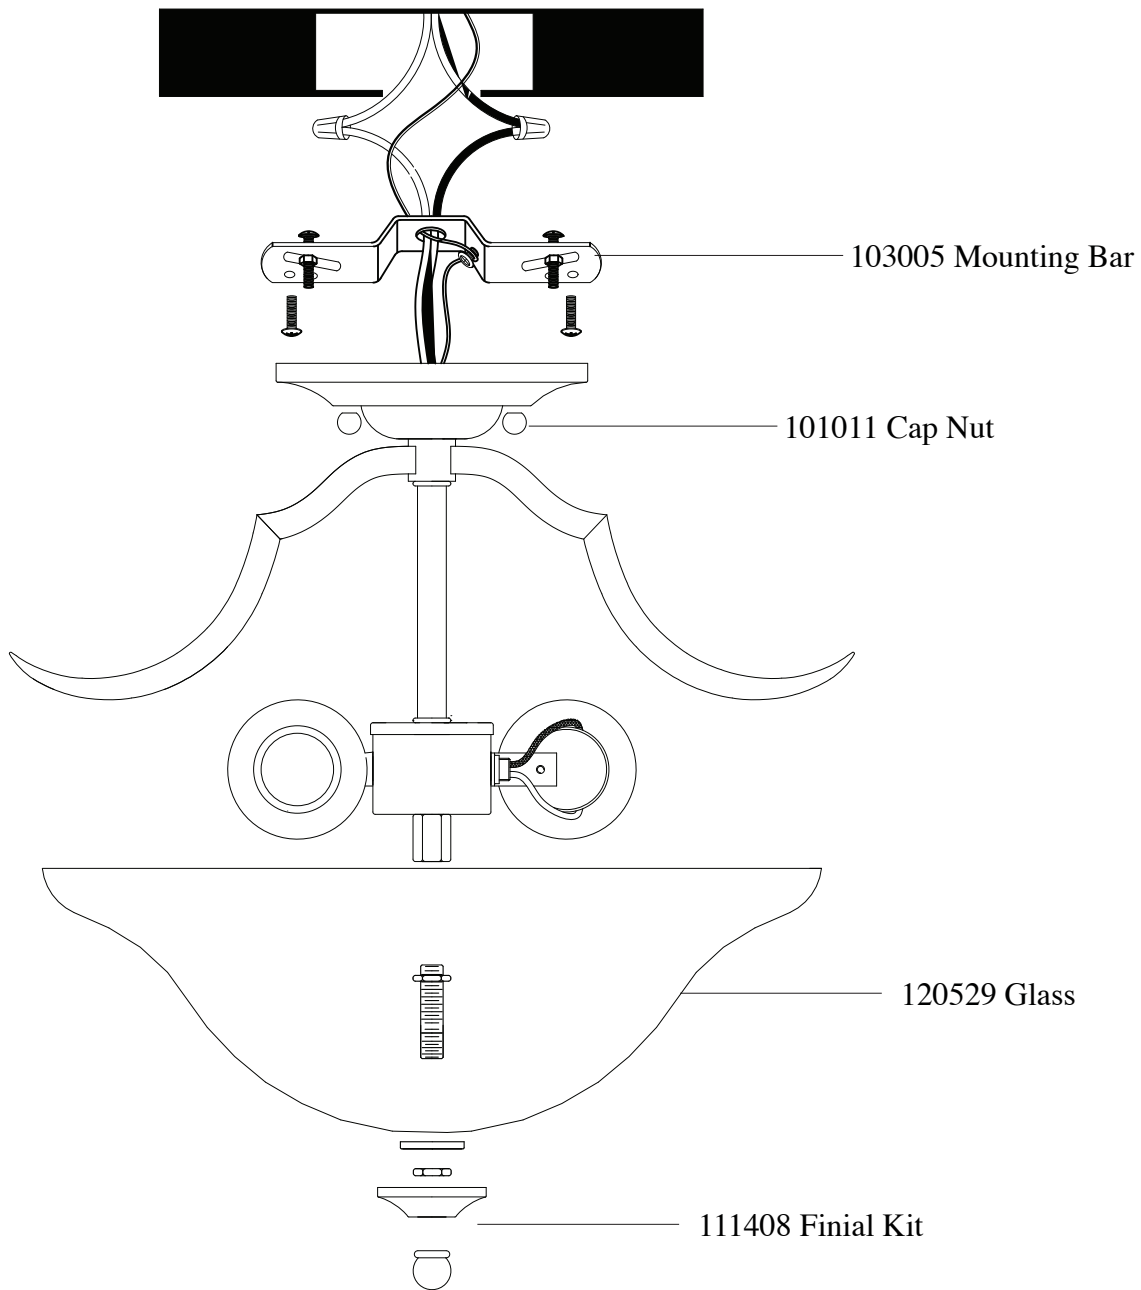

# Replacement Parts For

# SF294 12/10

Qty.	Part #	Description
	103005	Mounting Bar
	101011	Cap Nut
	120529	Glass
	111408	Finial Set
	102009	Stems