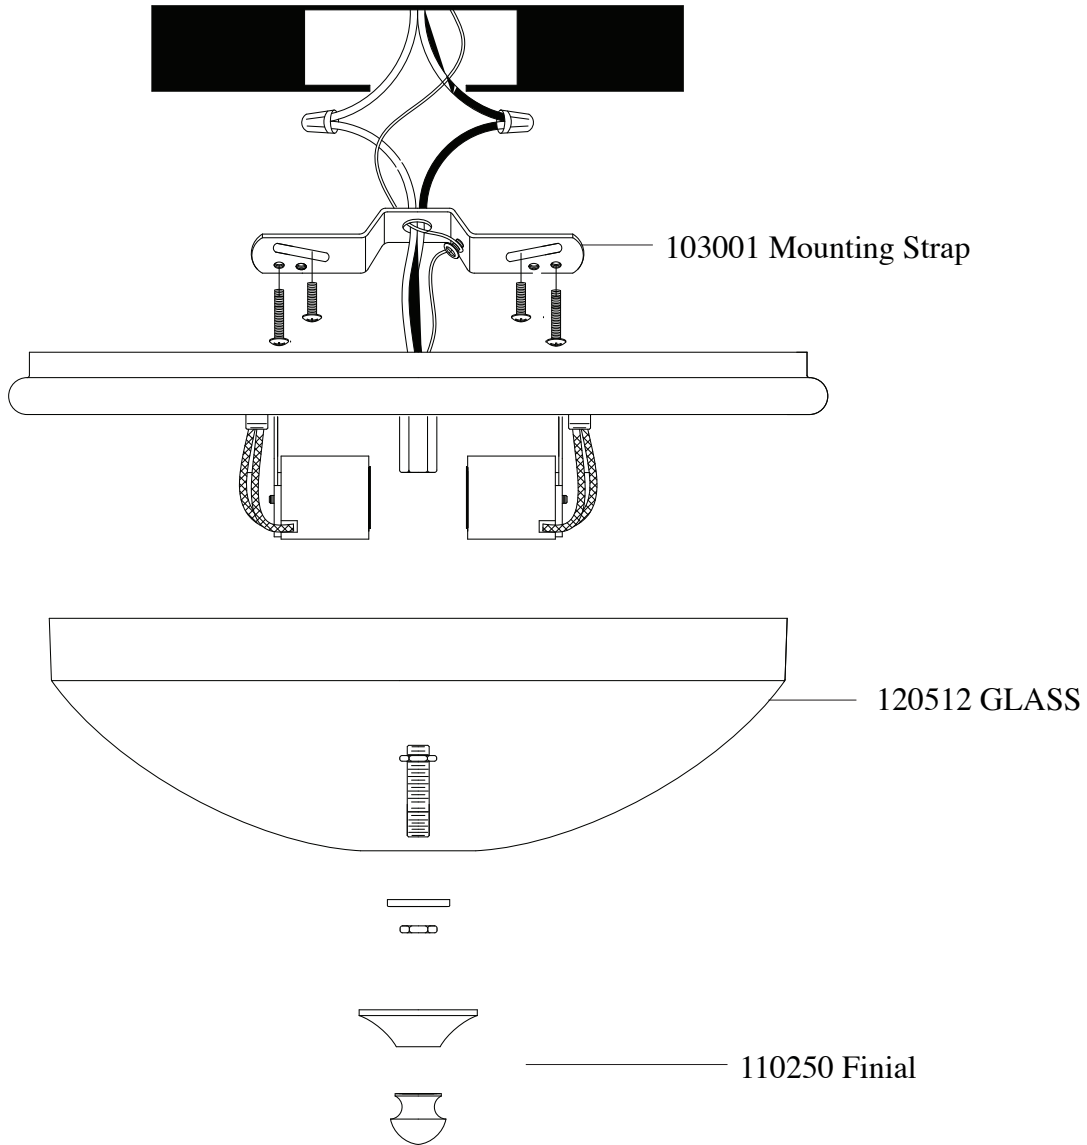

Replacement Parts For

FM361 12/10

Qty.	Part #	Description
	103001	Mounting Strap
	120512	Glass
	110250	Finial