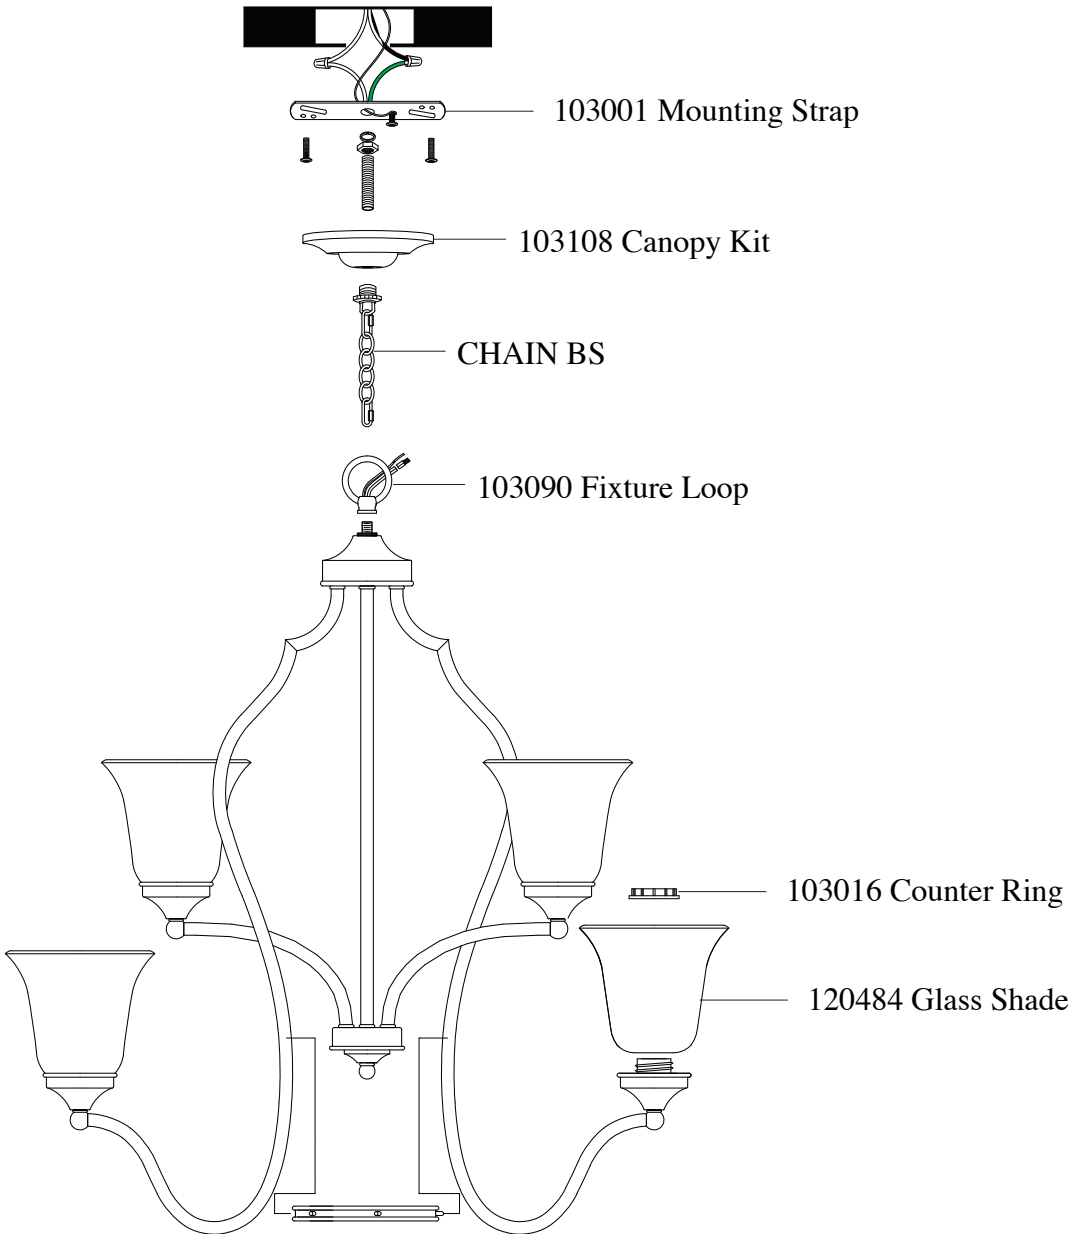

Replacement Parts For **F2651/6+3** 12/10

Qty.	Part #	Description
	103001	Mounting Strap
	103108	Canopy Kit
	CHAIN BS	Chain
	101155	Cap Nut
	103090	Fixture Loop
	120484	Glass Shade
	103016	Counter Ring