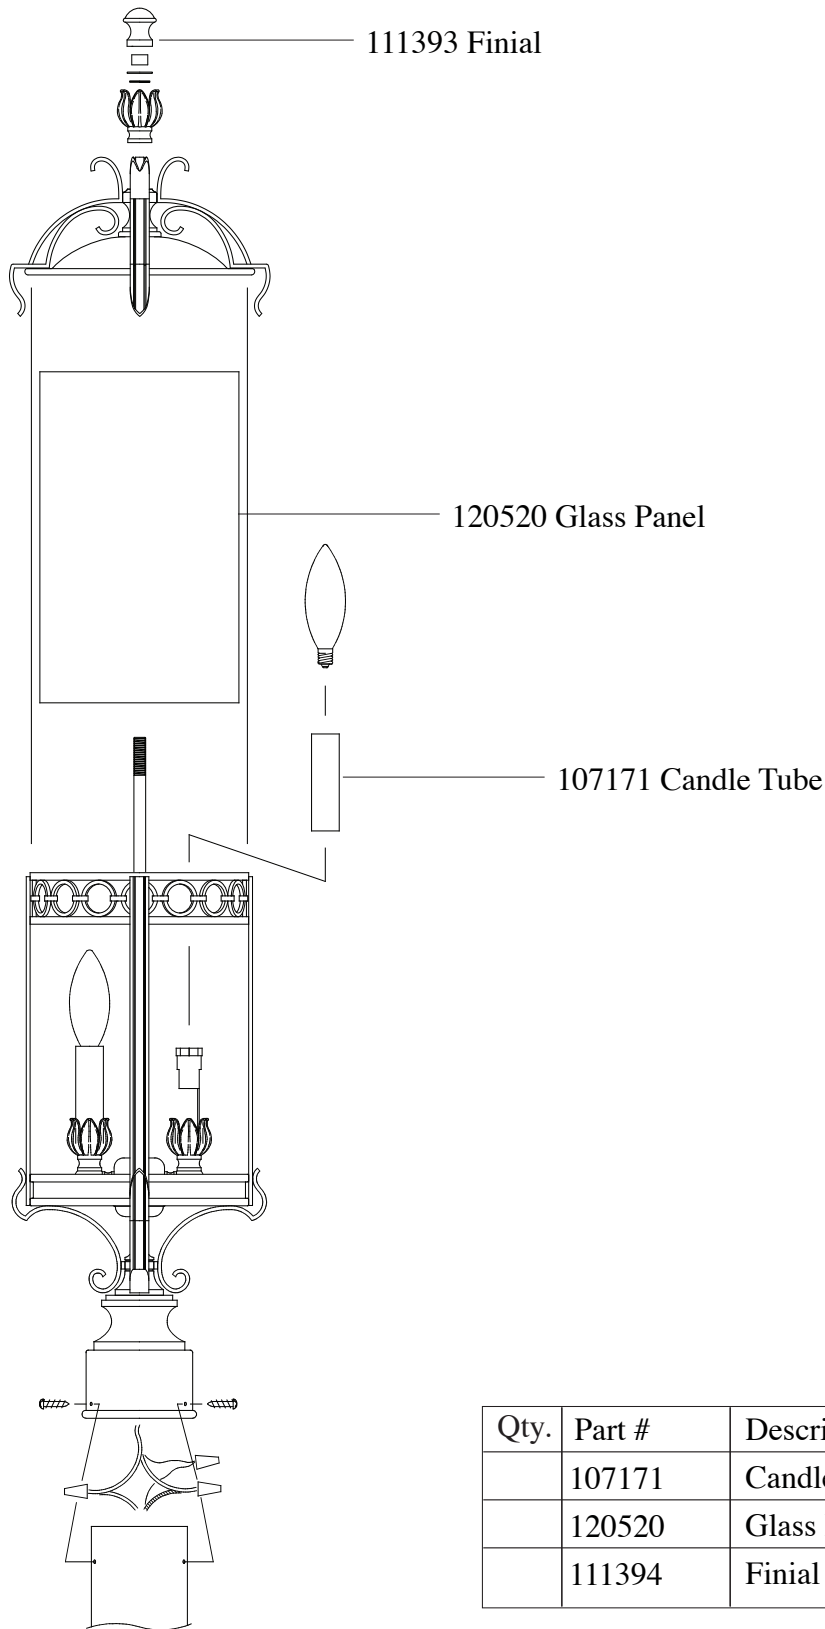

Replacement Parts For

OL7807 12/10

Qty.	Part #	Description
	107171	Candle Tube
	120520	Glass Panel
	111394	Finial