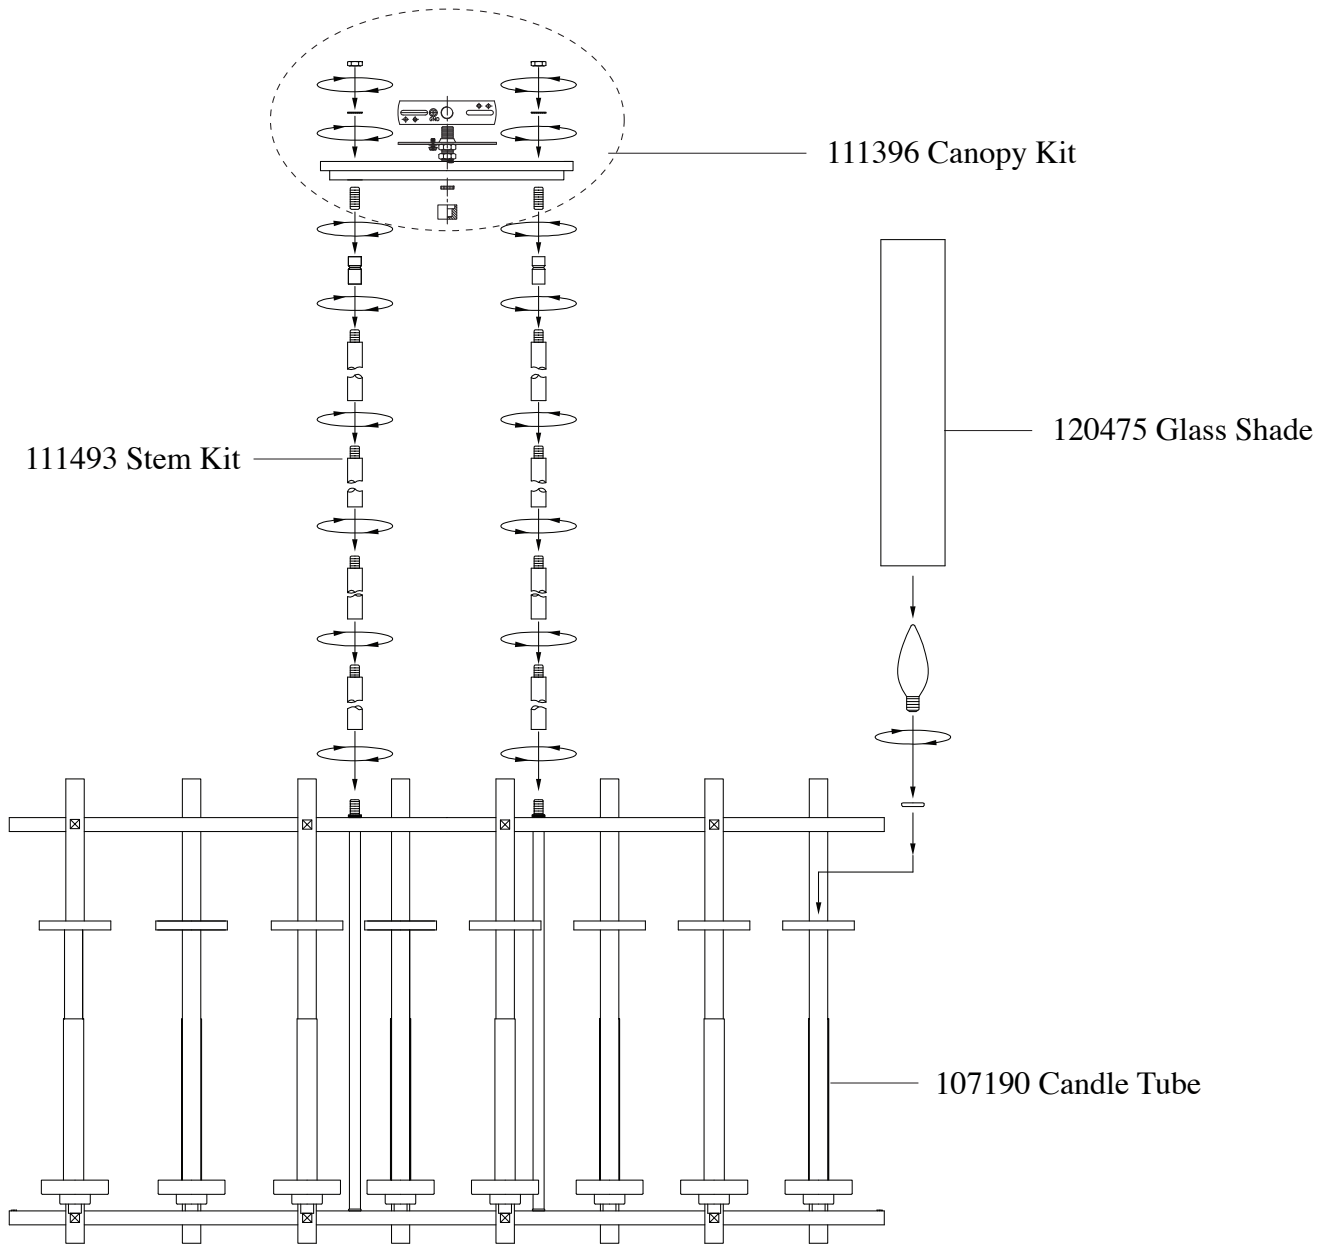

Replacement Parts For **F2630/8** 2/12

Qty.	Part #	Description
	103001	Mounting Strap
	111396	Canopy Kit
	111493	Stem Kit
	120475	Glass Shade
	107190	Candle Tube
	101217	Cap Nut

**MURRAY
FEISS**

GENERATION
BRANDS