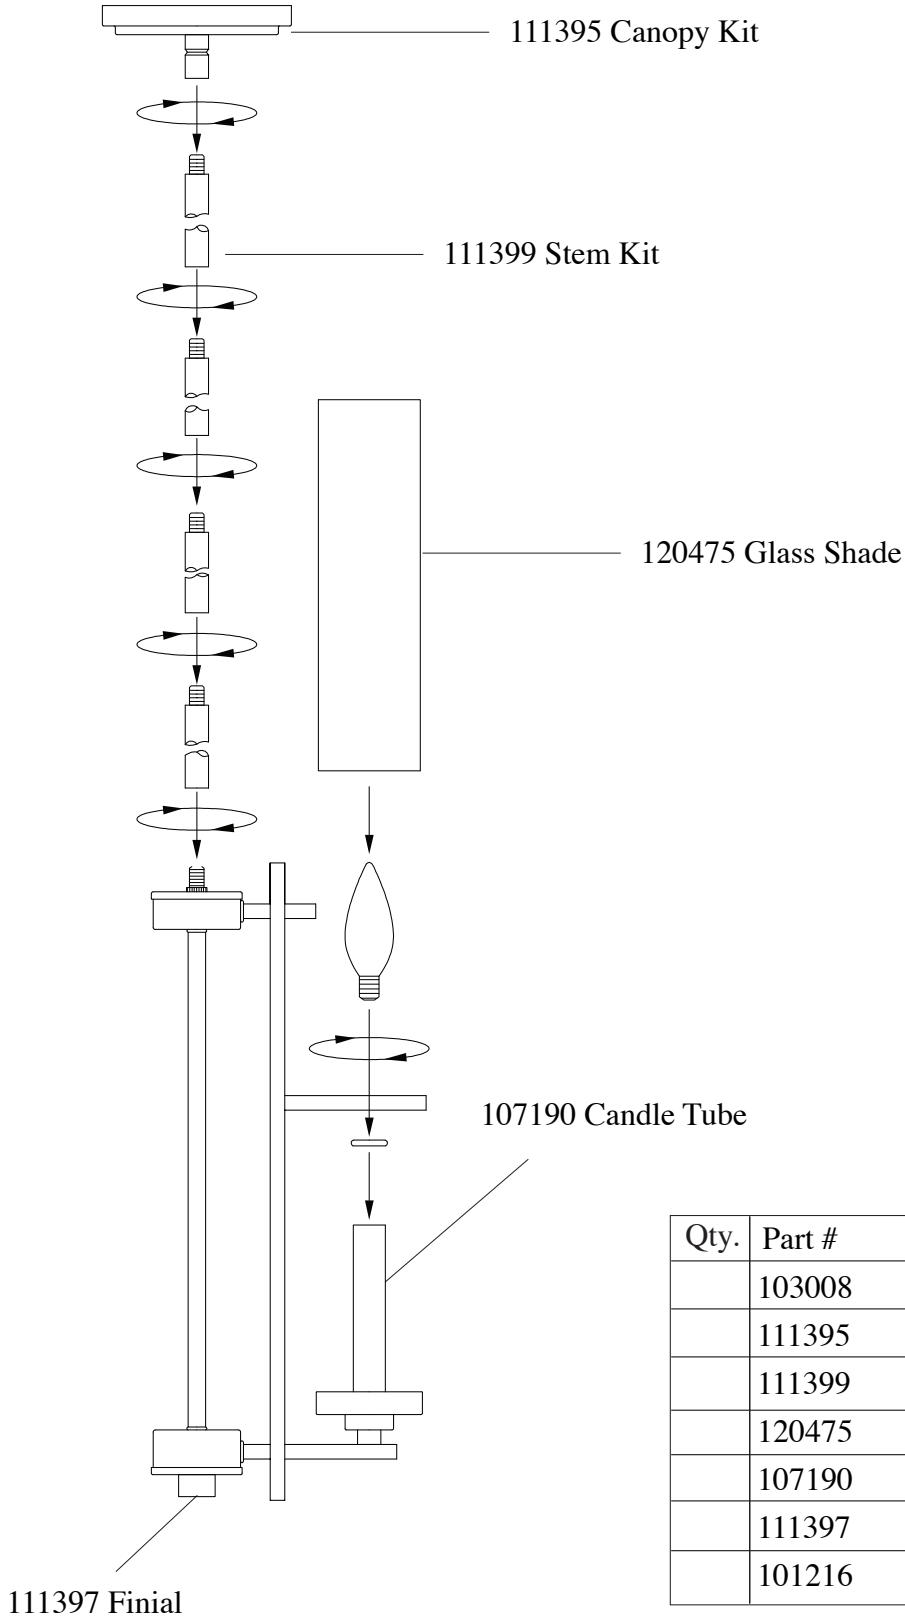

Replacement Parts For F2628/8, F2629/8+4

1/12

Qty.	Part #	Description
	103008	Mounting Plate
	111395	Canopy Kit
	111399	Stem Kit
	120475	Glass Shade
	107190	Candle Tube
	111397	Finial
	101216	Cap Nut

**MURRAY
FEISS**