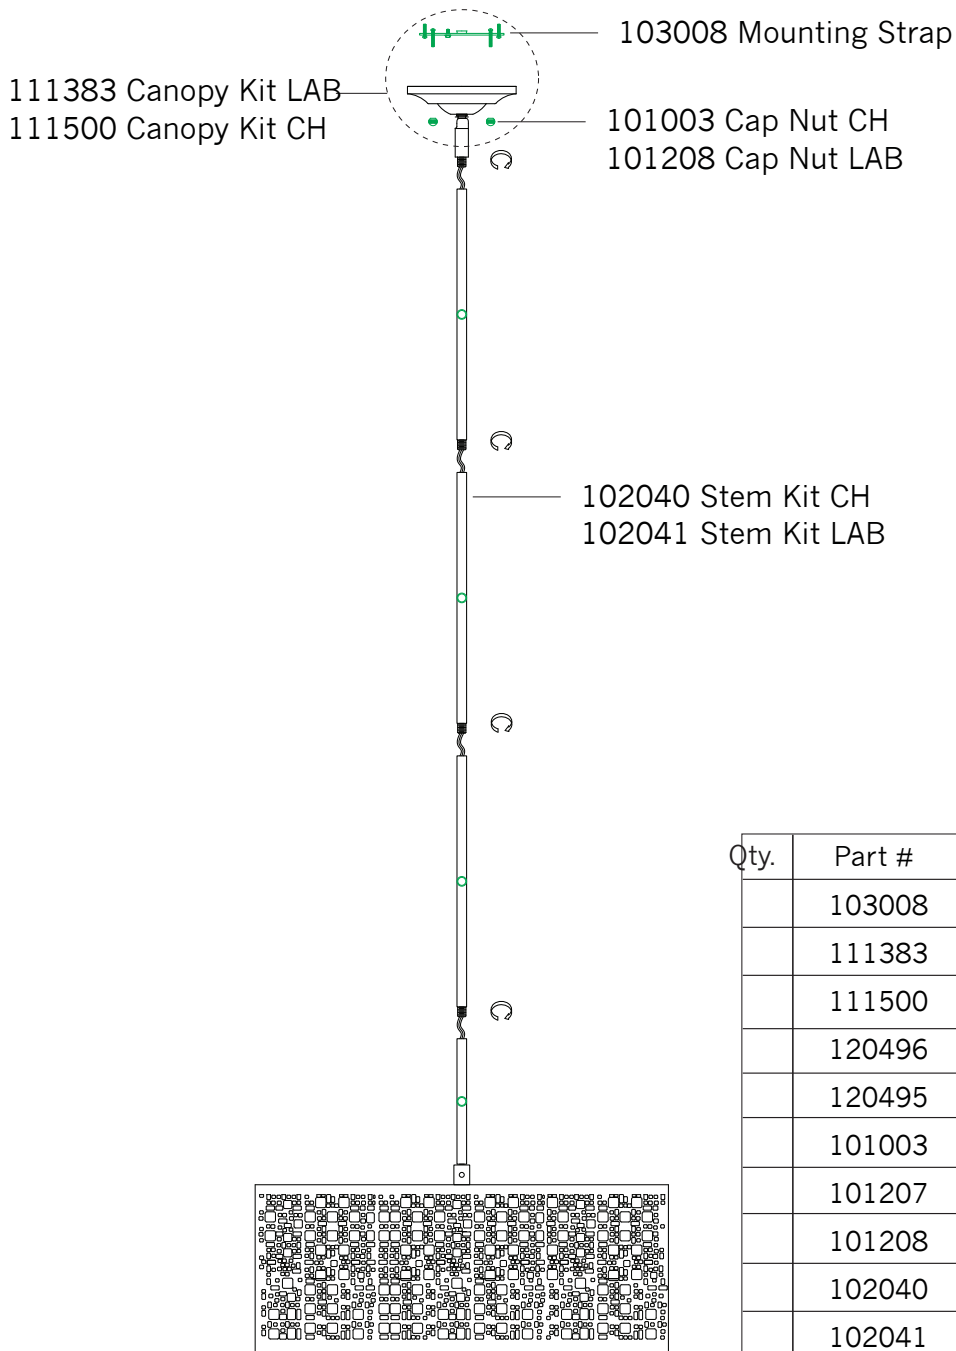

Replacement Parts For **F2638/3** 4/2012

Qty.	Part #	Description
	103008	Mounting Strap
	111383	Canopy Kit LAB
	111500	Canopy Kit CH
	120496	Glass Diffuser CH
	120495	Glass Diffuser LAB
	101003	Cap Nut CH
	101207	Cap Screw
	101208	Cap Nut LAB
	102040	Stem Kit CH
	102041	Stem Kit LAB