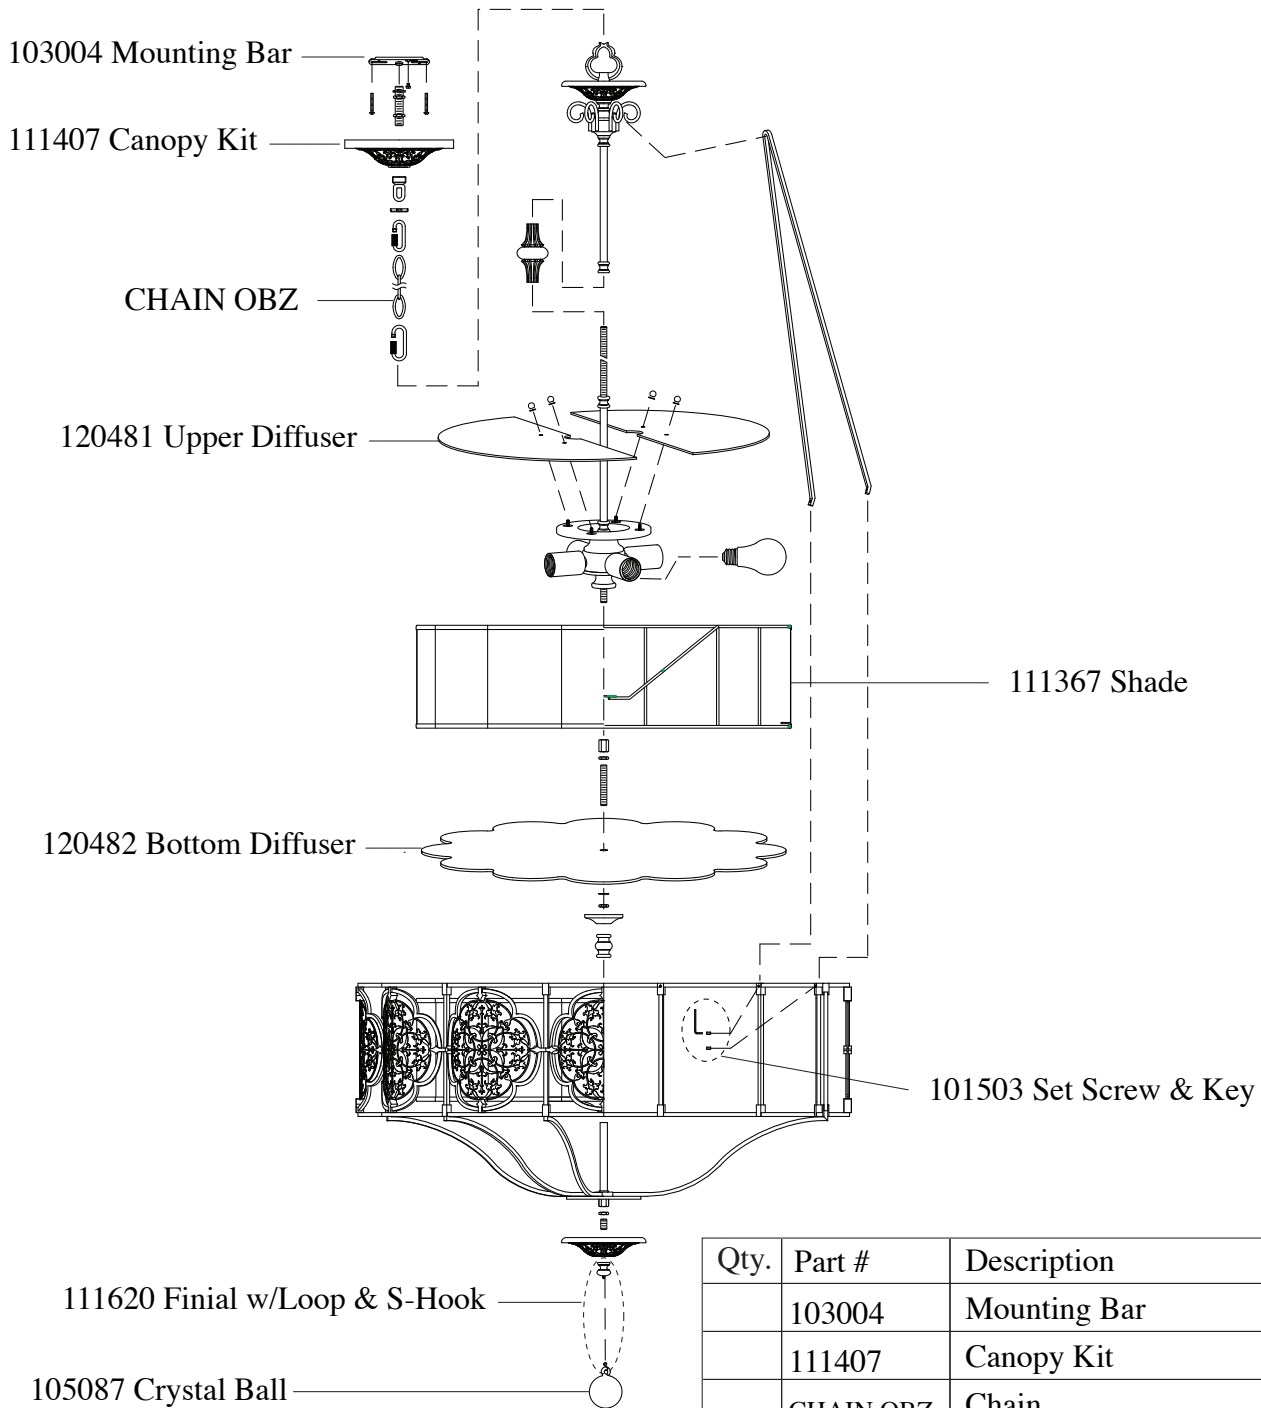

# Replacement Parts For

# F2603/4 1/12

Qty.	Part #	Description
	103004	Mounting Bar
	111407	Canopy Kit
	CHAIN OBZ	Chain
	111367	Shade
	120481	Upper Diffuser
	120482	Bottom Diffuser
	101503	Set Screw & Key
	105087	Crystal Ball
	111620	Finial w/ Loop & S-Hook