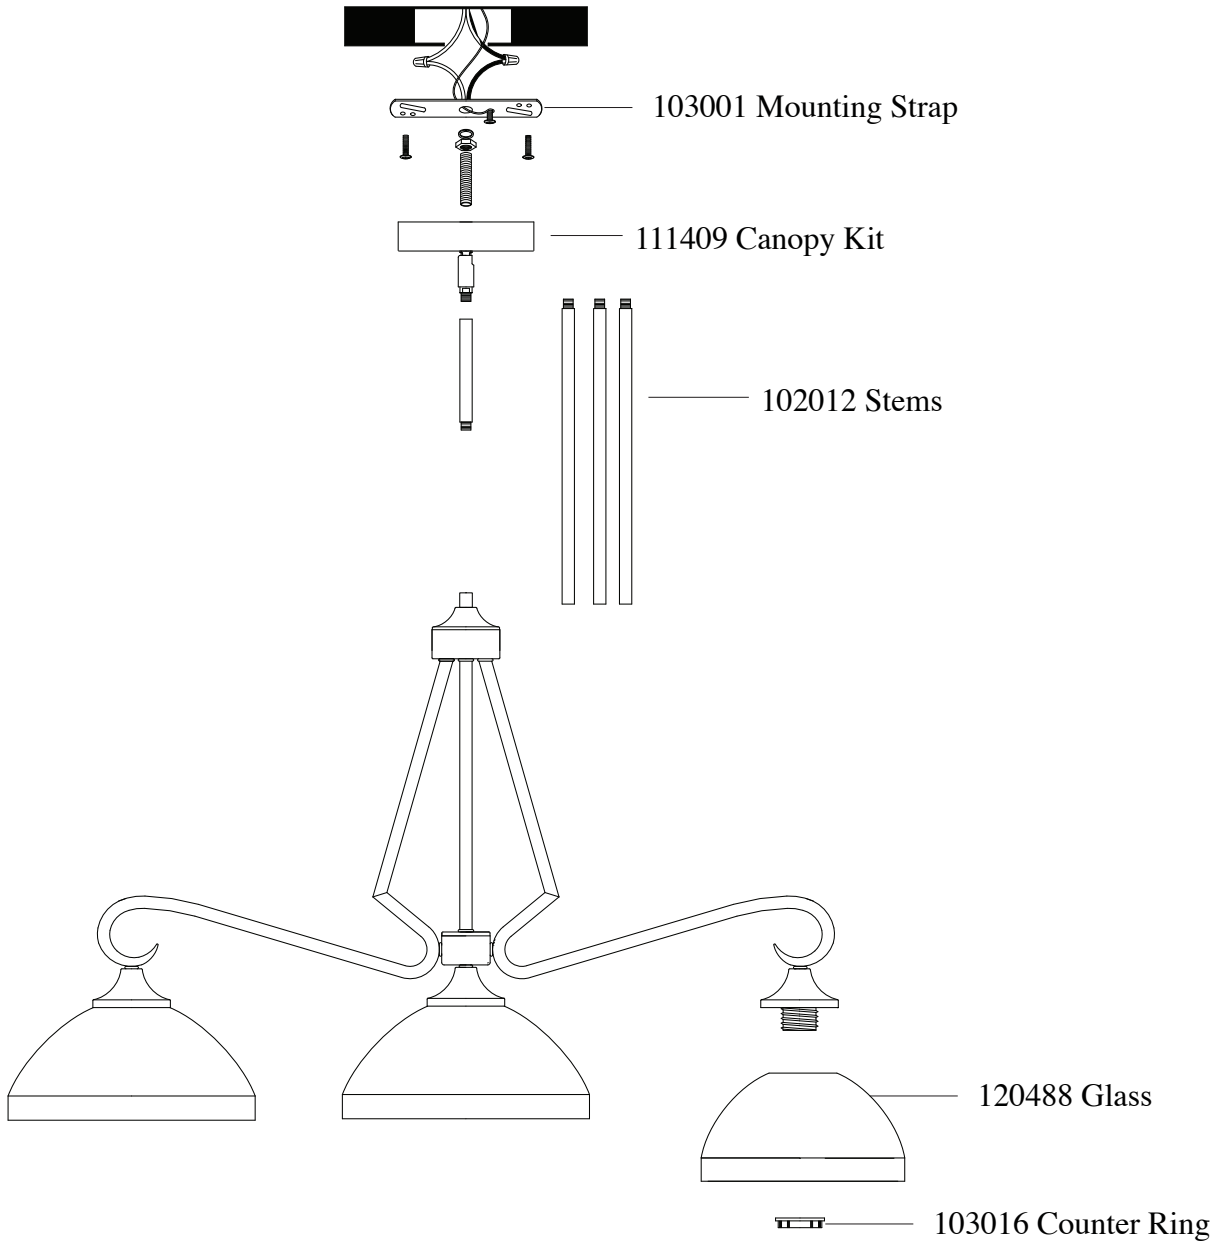

# Replacement Parts For

# F2654/3 12/10

Qty.	Part #	Description
	103001	Mounting Strap
	111409	Canopy Kit
	102012	Stems
	120488	Glass Shade
	103016	Counter Ring