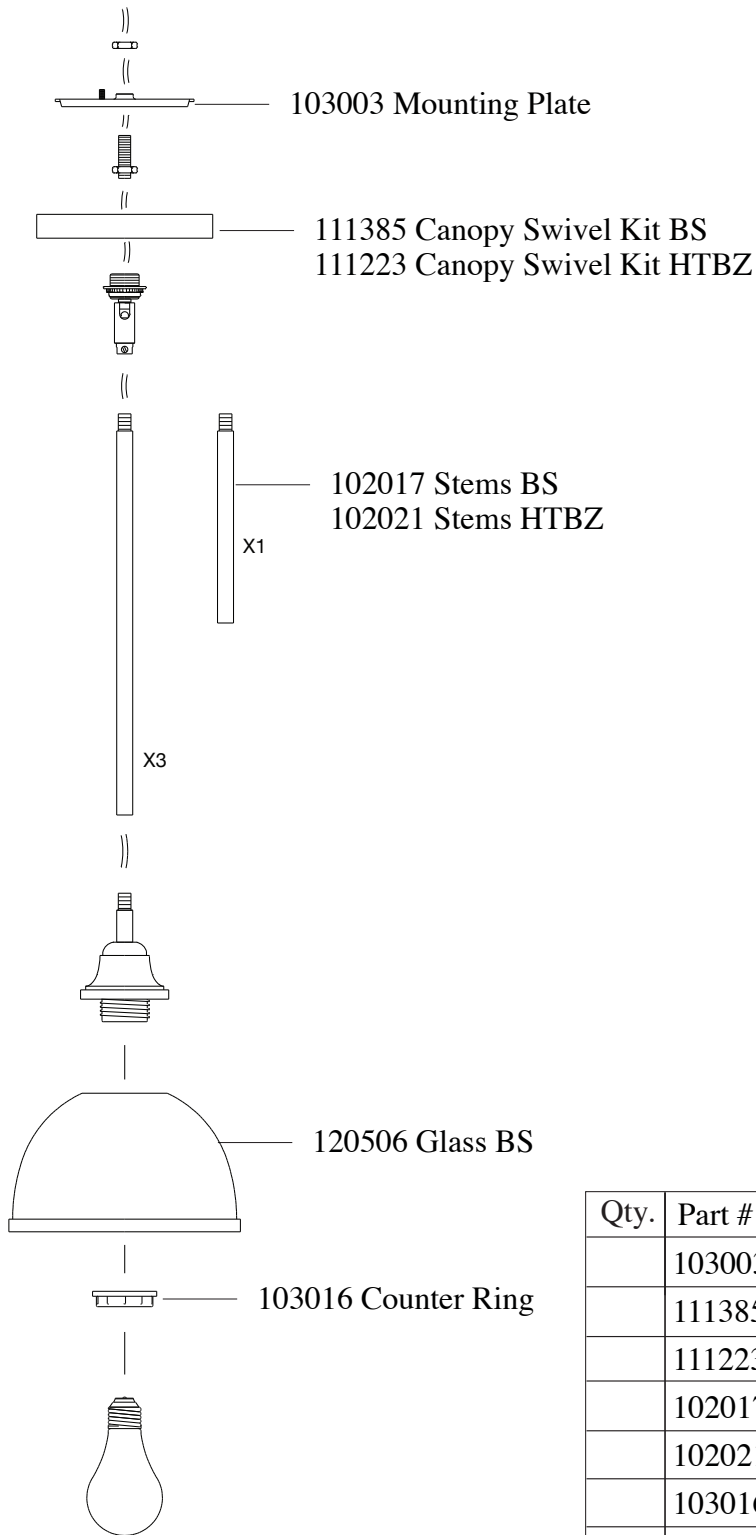

Replacement Parts For

P1216 12/10

Qty.	Part #	Description
	103003	Mounting Plate
	111385	Canopy Swivel Kit BS
	111223	Canopy Swivel Kit HTBZ
	102017	Stems BS
	102021	Stems HTBZ
	103016	Counter Ring
	120506	Glass BS