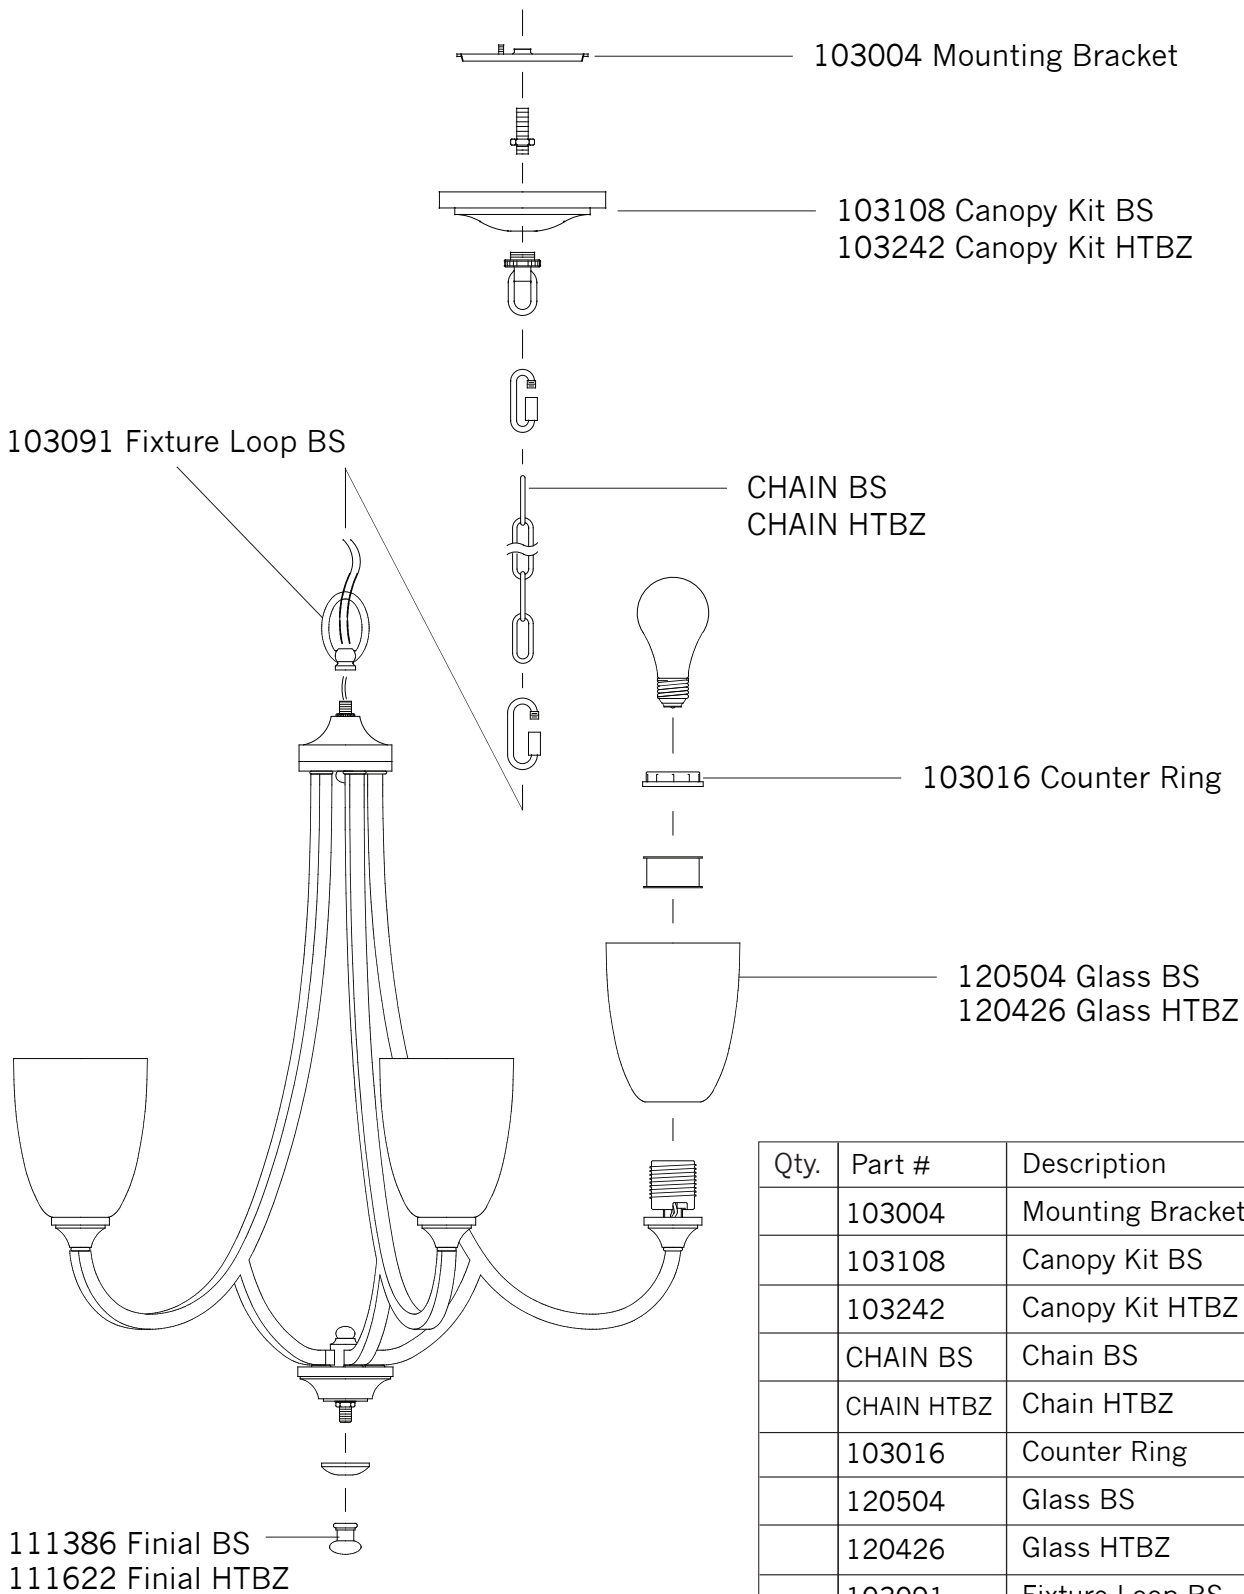

Replacement Parts For **F2584/5** 10/2012

Qty.	Part #	Description
	103004	Mounting Bracket
	103108	Canopy Kit BS
	103242	Canopy Kit HTBZ
	CHAIN BS	Chain BS
	CHAIN HTBZ	Chain HTBZ
	103016	Counter Ring
	120504	Glass BS
	120426	Glass HTBZ
	103091	Fixture Loop BS
	111386	Finial BS
	111622	Finial HTBZ

FEISS[®]

EST. 1955