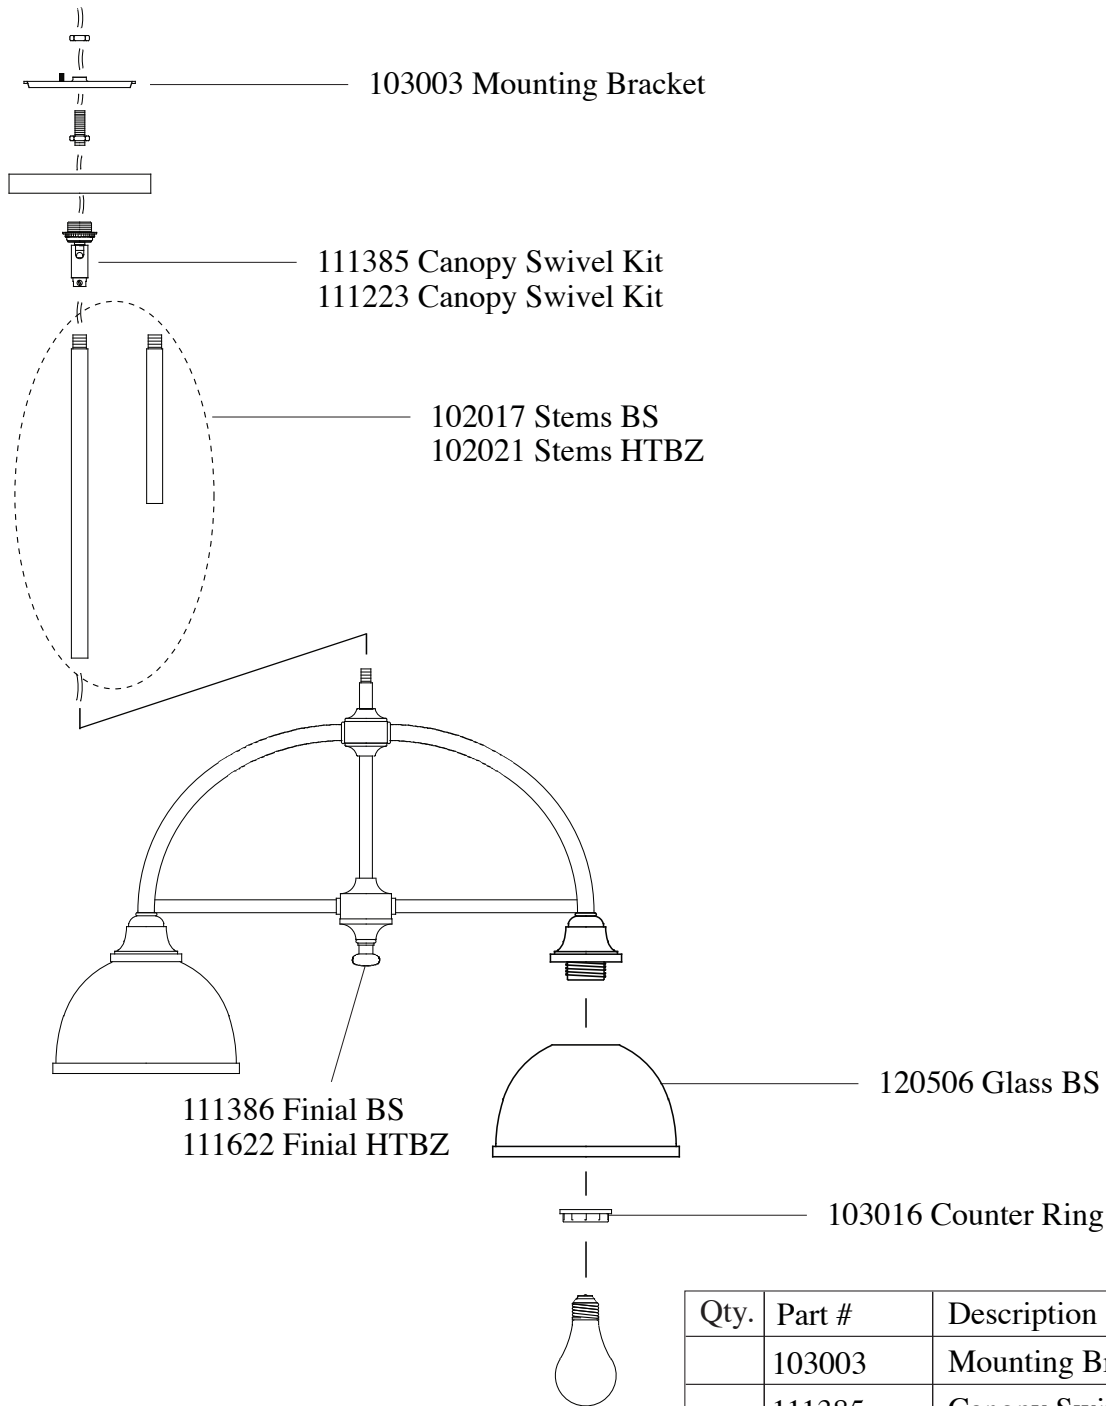

Replacement Parts For **F2582/4** 1/12

Qty.	Part #	Description
	103003	Mounting Bracket
	111385	Canopy Swivel Kit BS
	111223	Canopy Swivel Kit HTBZ
	102017	Stems BS
	102021	Stems HTBZ
	103016	Counter Ring
	120506	Glass BS
	111386	Finial BS
	111622	Finial HTBZ