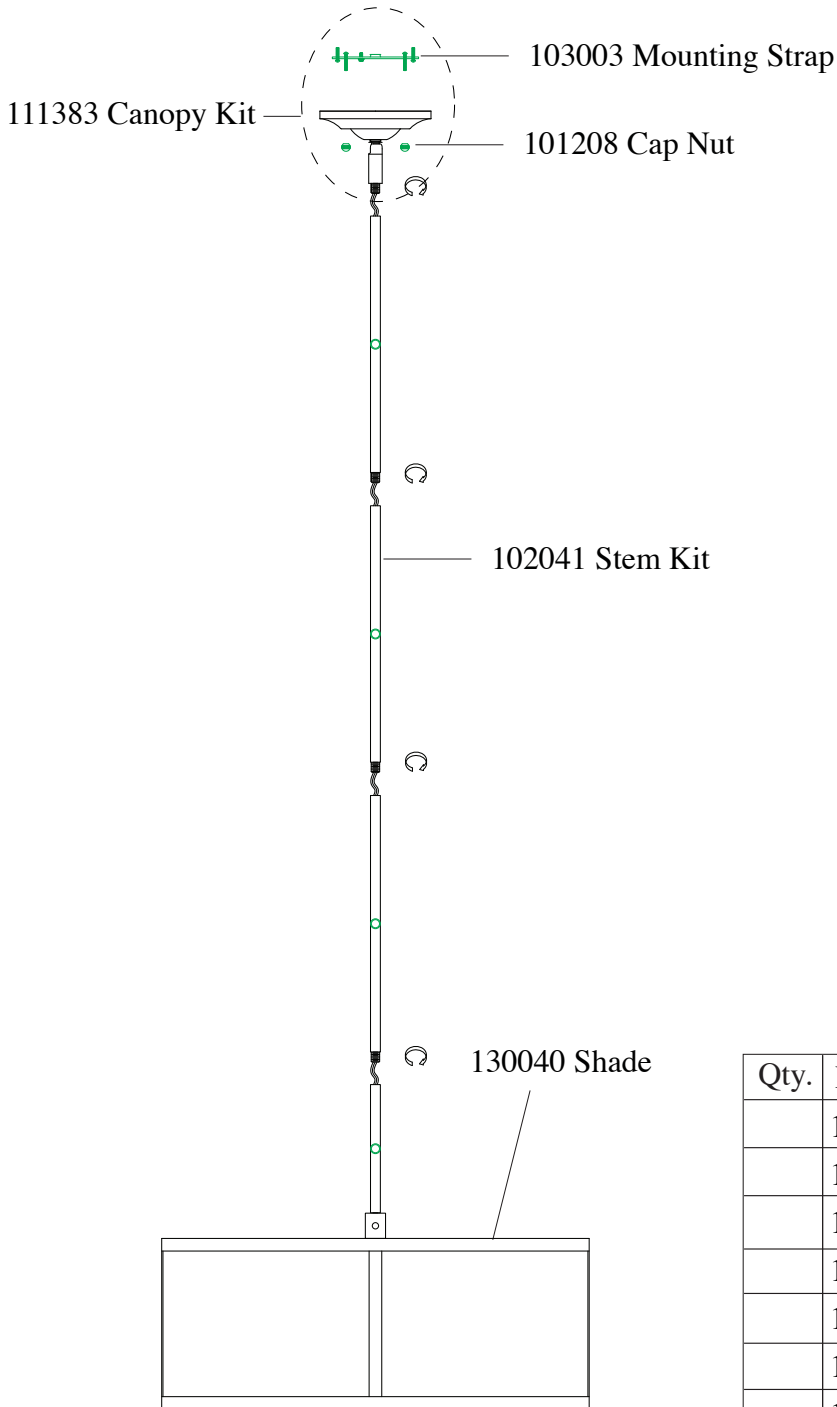

Replacement Parts For

F2639/3

3/2012

Qty.	Part #	Description
	103003	Mounting Strap
	111383	Canopy Kit
	120499	Glass Diffuser
	101207	Cap Screw
	101208	Cap Nut
	102041	Stem Kit
	130040	Shade

**MURRAY
FEISS**