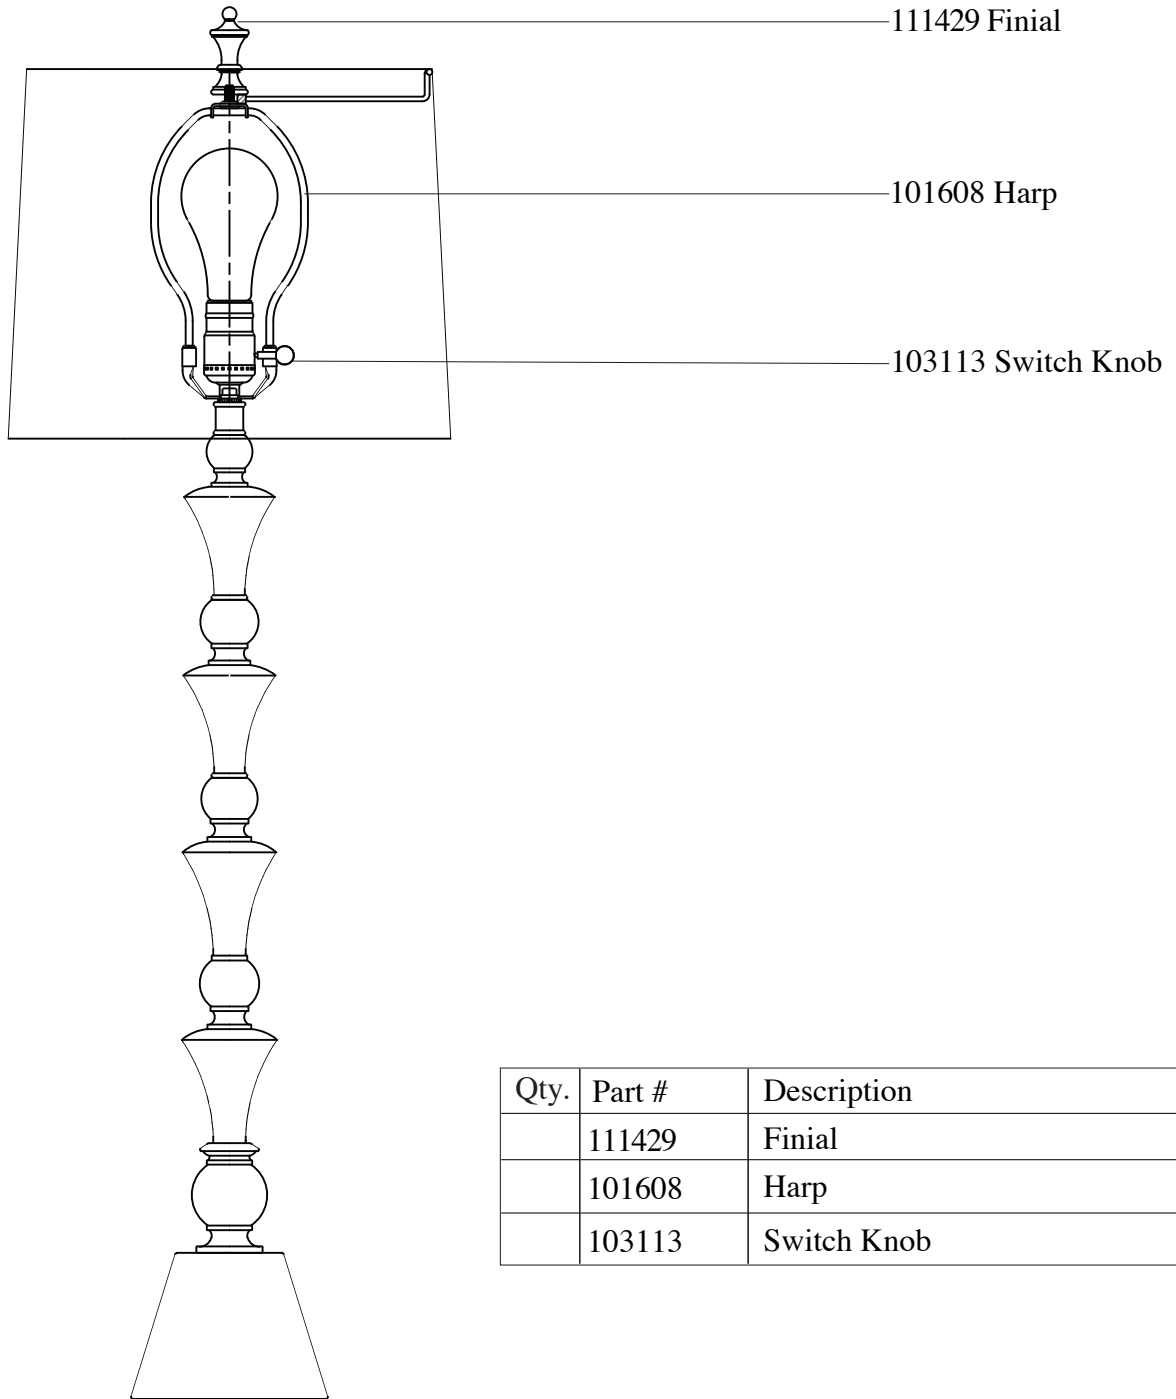

Replacement Parts For

10071 2/11

Qty.	Part #	Description
	111429	Finial
	101608	Harp
	103113	Switch Knob

**MURRAY
FEISS**

GENERATION
BRANDS™ 