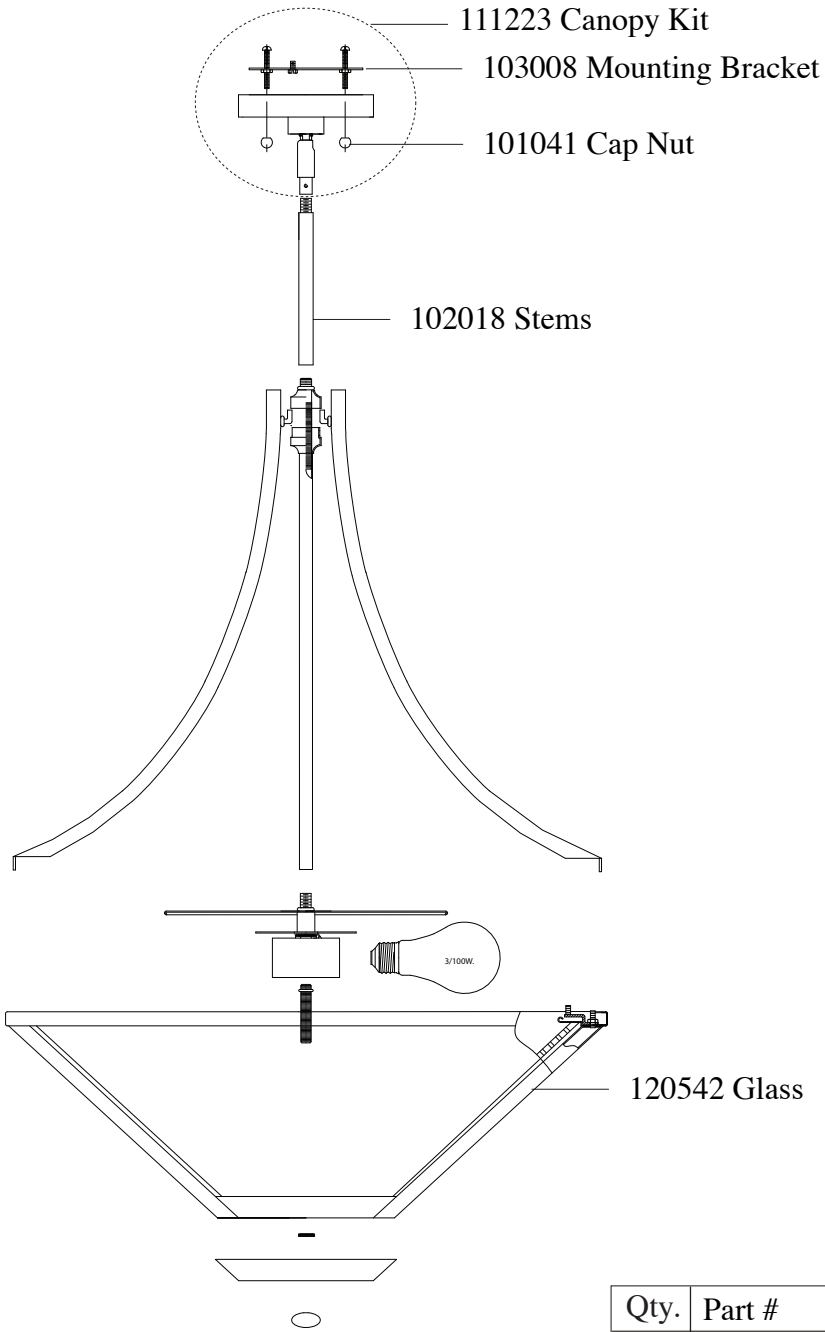

Replacement Parts For

F2673/3 5/11

Qty.	Part #	Description
	103008	Mounting Bracket
	111223	Canopy Kit
	102018	Stems
	101041	Cap Nut
	120542	Glass

**MURRAY
FEISS**

GENERATION
BRANDS™