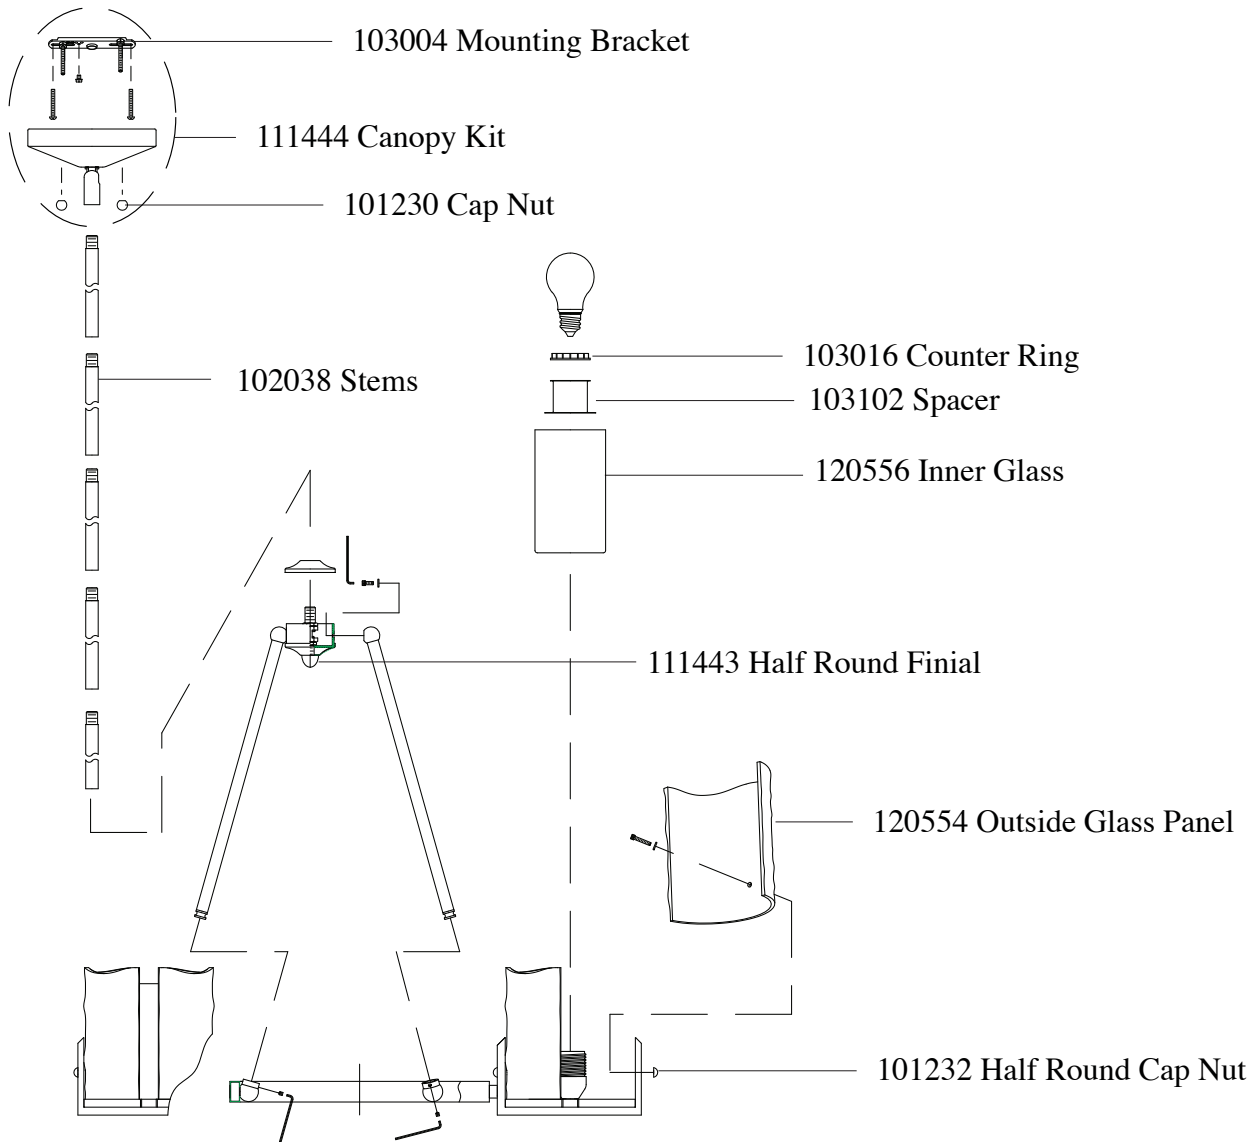

Replacement Parts For

F2689/5 5/11

Qty.	Part #	Description
	103004	Mounting Bracket
	111444	Canopy Kit
	102038	Stems
	111443	Half Round Finial
	103016	Counter Ring
	103102	Spacer
	101232	Half Round Cap Nut
	101230	Cap Nut
	120554	Inner Glass
	120556	Outside Glass Panel