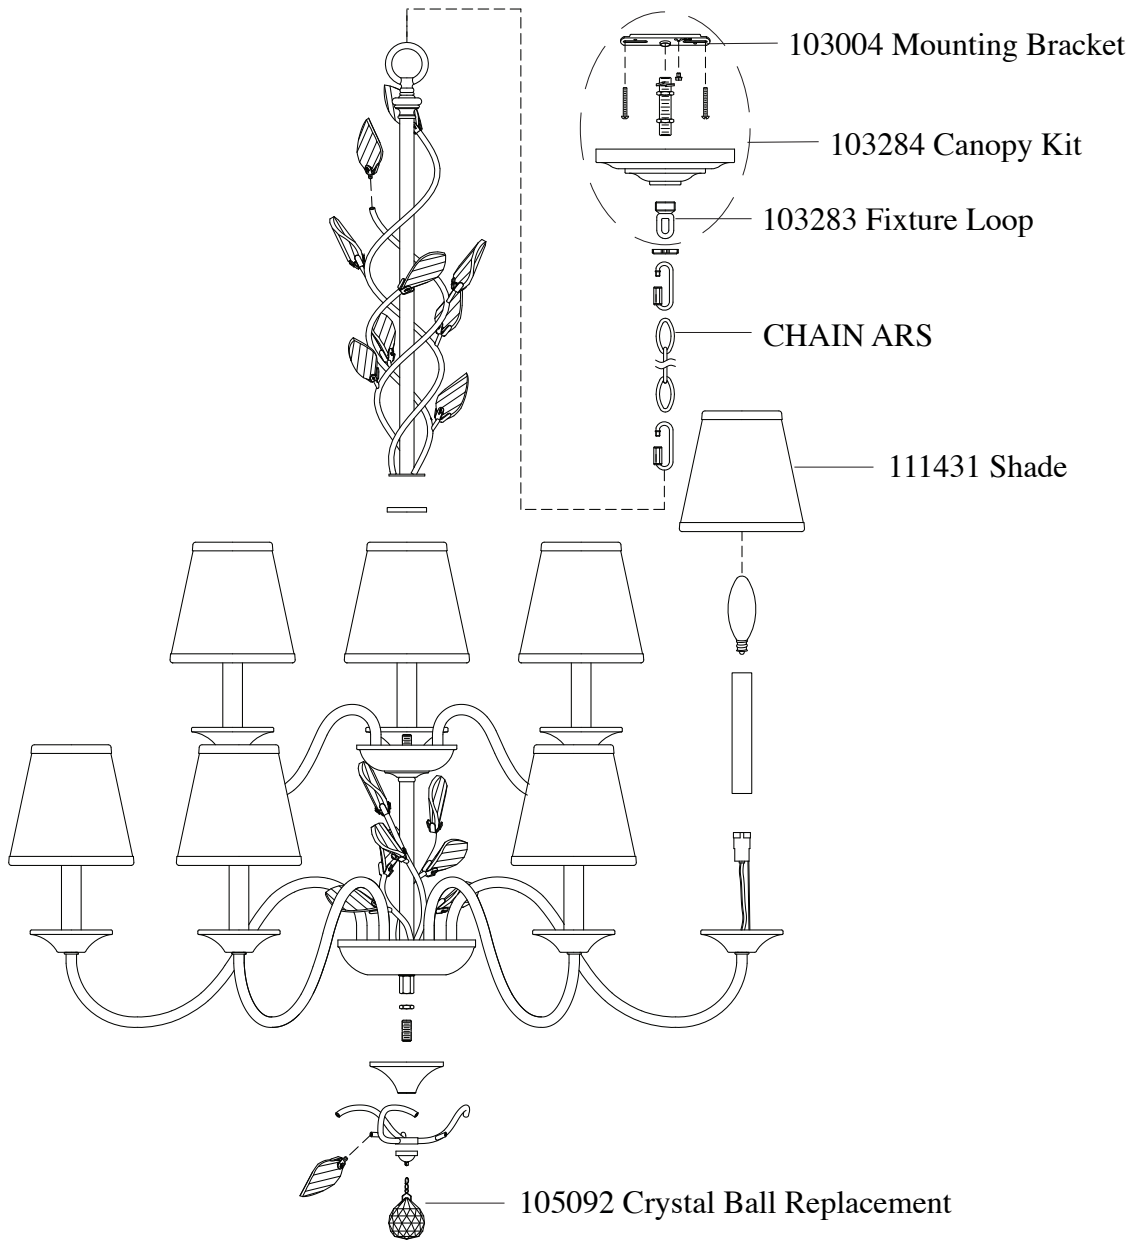

# Replacement Parts For **F2696/6+3** 5/11

Qty.	Part #	Description
	103004	Mounting Bracket
	CHAIN ARS	Chain
	103284	Canopy Kit
	103283	Fixture Loop
	105096	Full Crystal Set
	111431	Shade
	105092	Crystal Ball Replacement