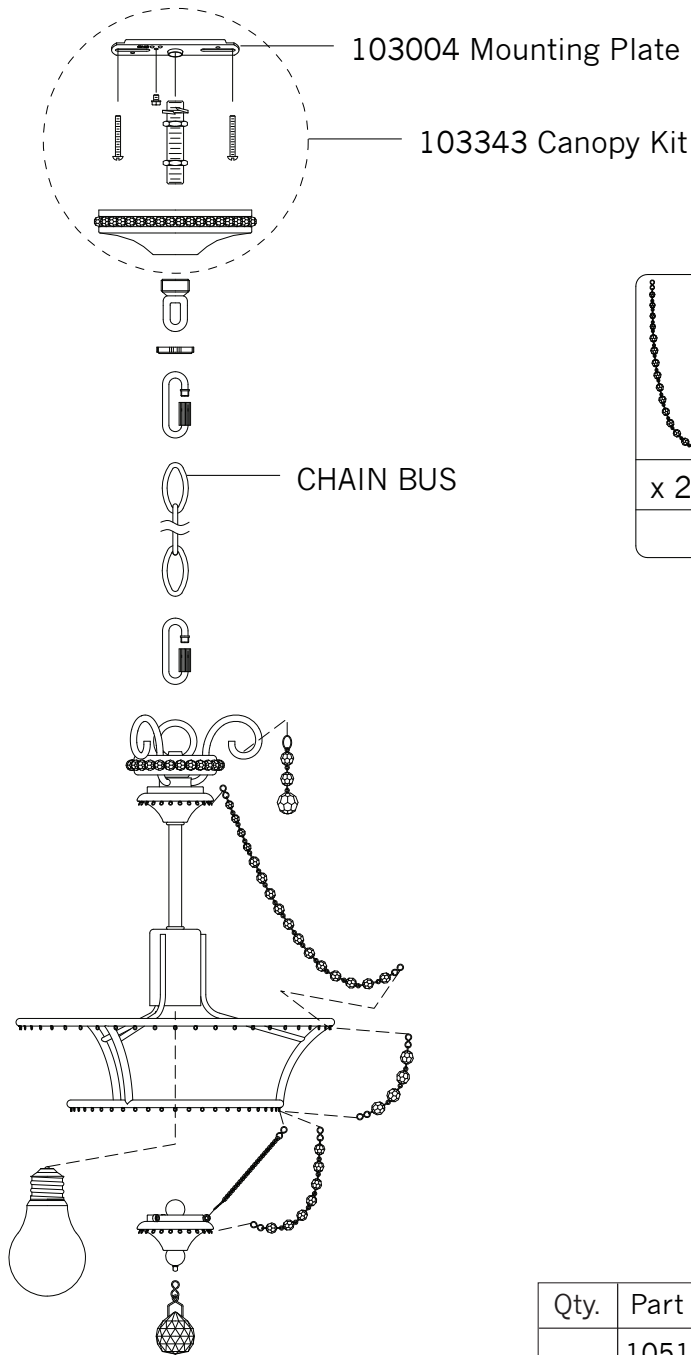

Replacement Parts For

F2709/1

1/2012

x 24	x 48	x 24	x 3	x 1
105102 Full Crystal Kit				

Qty.	Part #	Description
	105102	Full Crystal Kit
	103343	Canopy Kit
	103004	Mounting Plate
	CHAIN BUS	Chain