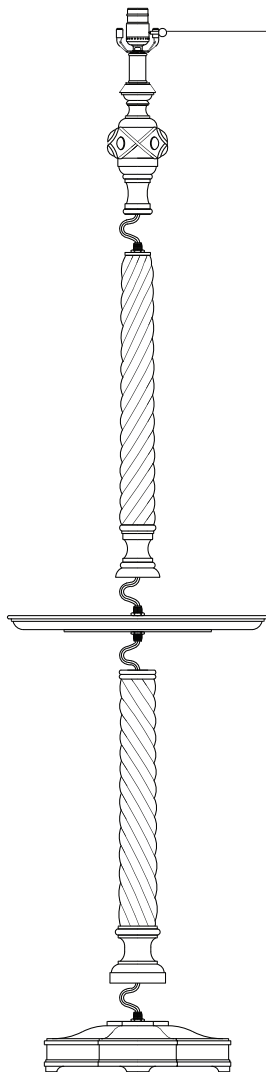

Replacement Parts For

FL6285 2/11

111430 Finial

101608 Harp

103113 Switch Knob

Qty.	Part #	Description
	111430	Finial
	101608	Harp
	103113	Switch Knob

**MURRAY
FEISS**

GENERATION
BRANDS™ 