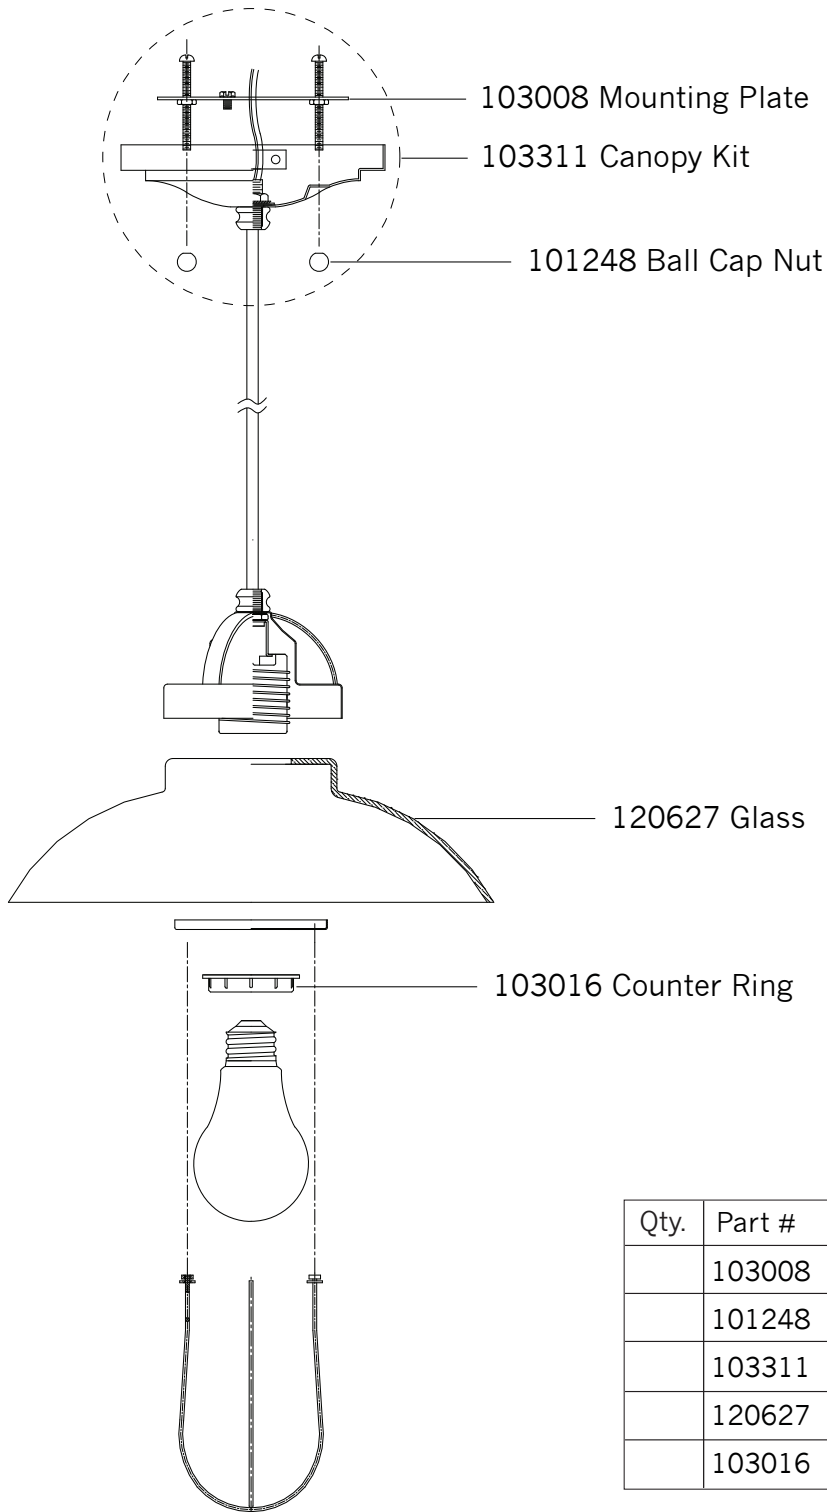

# Replacement Parts For

# P1241

12/2011

Qty.	Part #	Description
	103008	Mounting Plate
	101248	Ball Cap Nut
	103311	Canopy Kit
	120627	Glass
	103016	Counter Ring