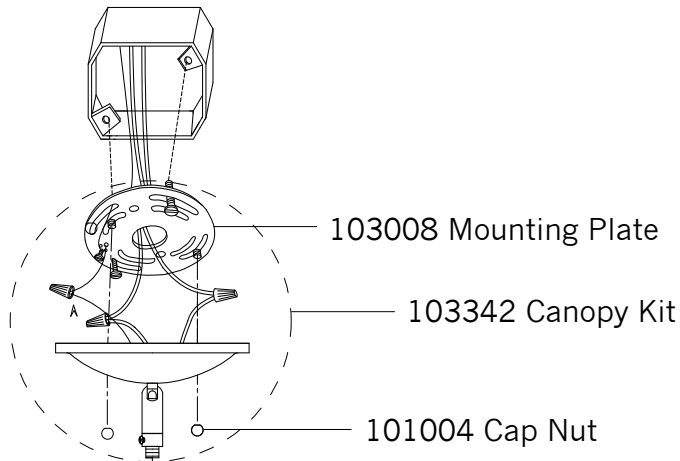

Replacement Parts For

P1249

12/2011

Qty.	Part #	Description
	103008	Mounting Plate
	103342	Canopy Kit
	101004	Cap Nut
	102012	Stem Kit
	120602	Glass