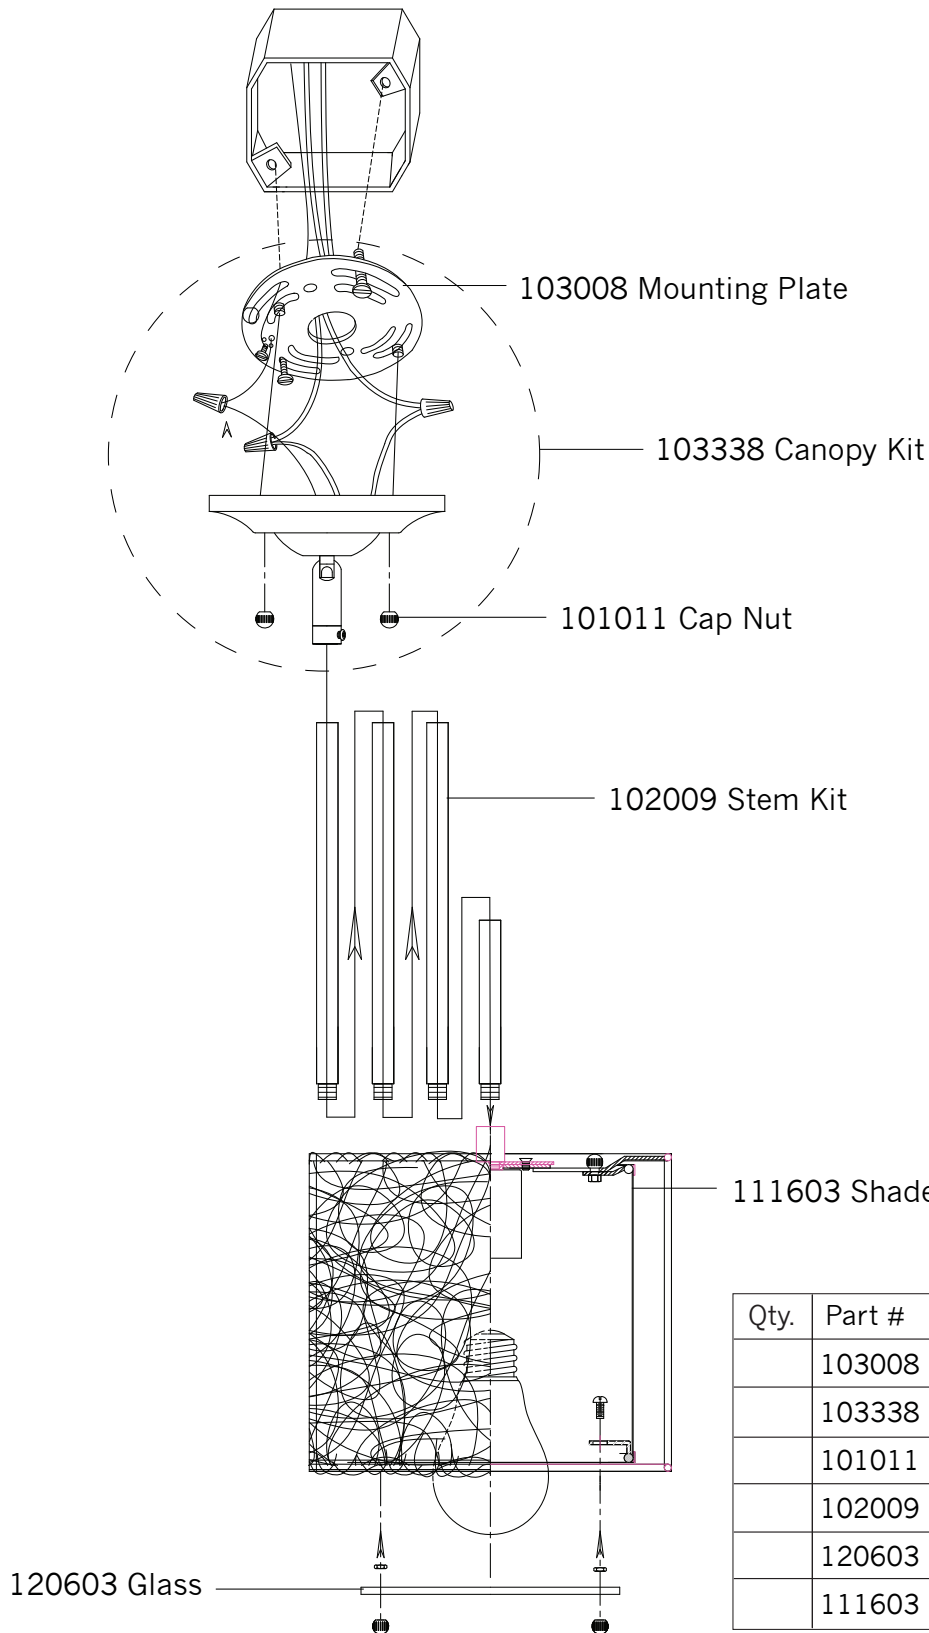

Replacement Parts For

P1250 12/2011

Qty.	Part #	Description
	103008	Mounting Plate
	103338	Canopy Kit
	101011	Cap Nut
	102009	Stem Kit
	120603	Glass
	111603	Shade