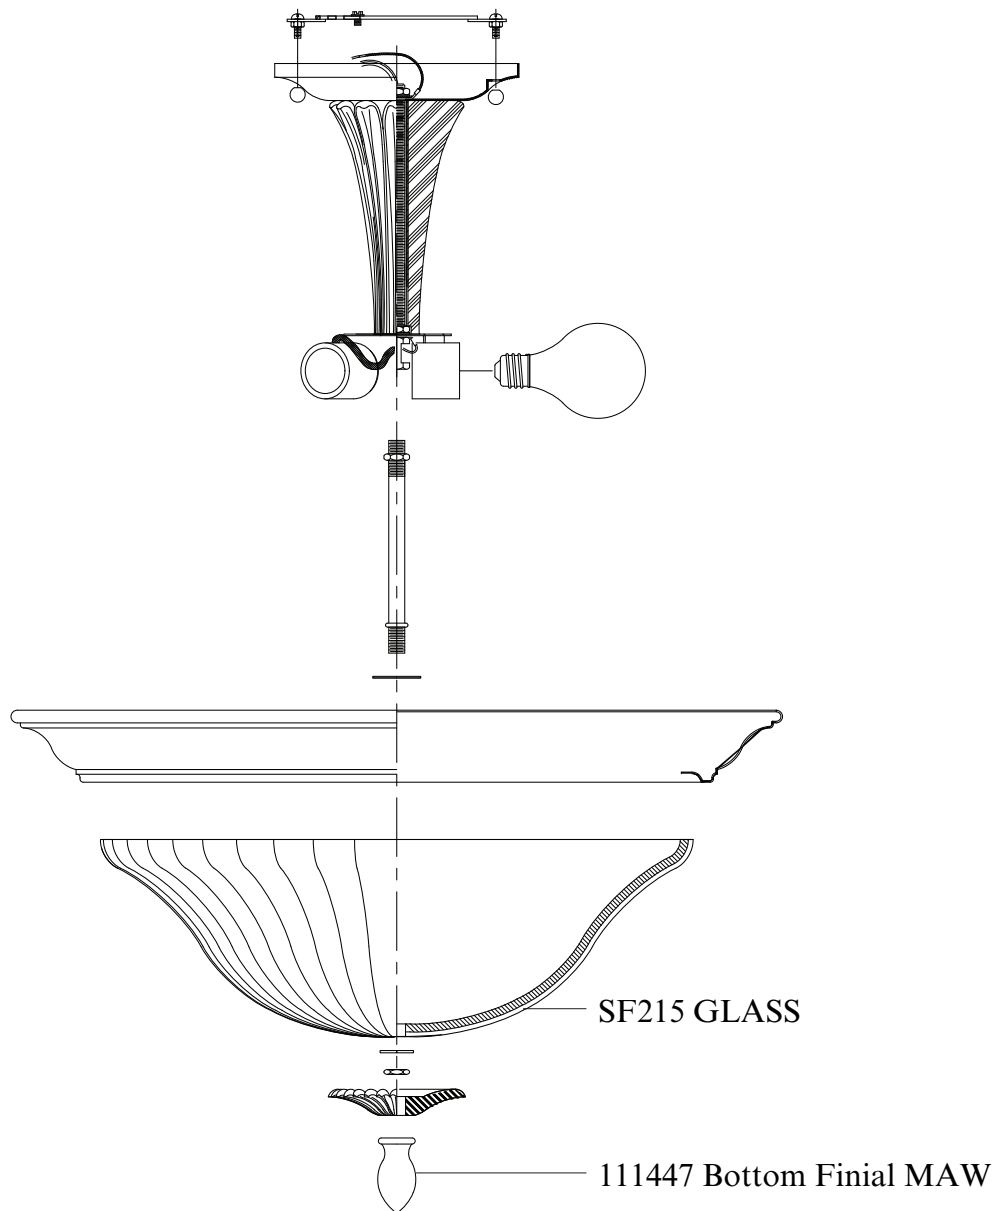

Replacement Parts For

SF298 4/11

Qty.	Part #	Description
	111447	Bottom Finial MAW
	SF215 GLASS	Glass