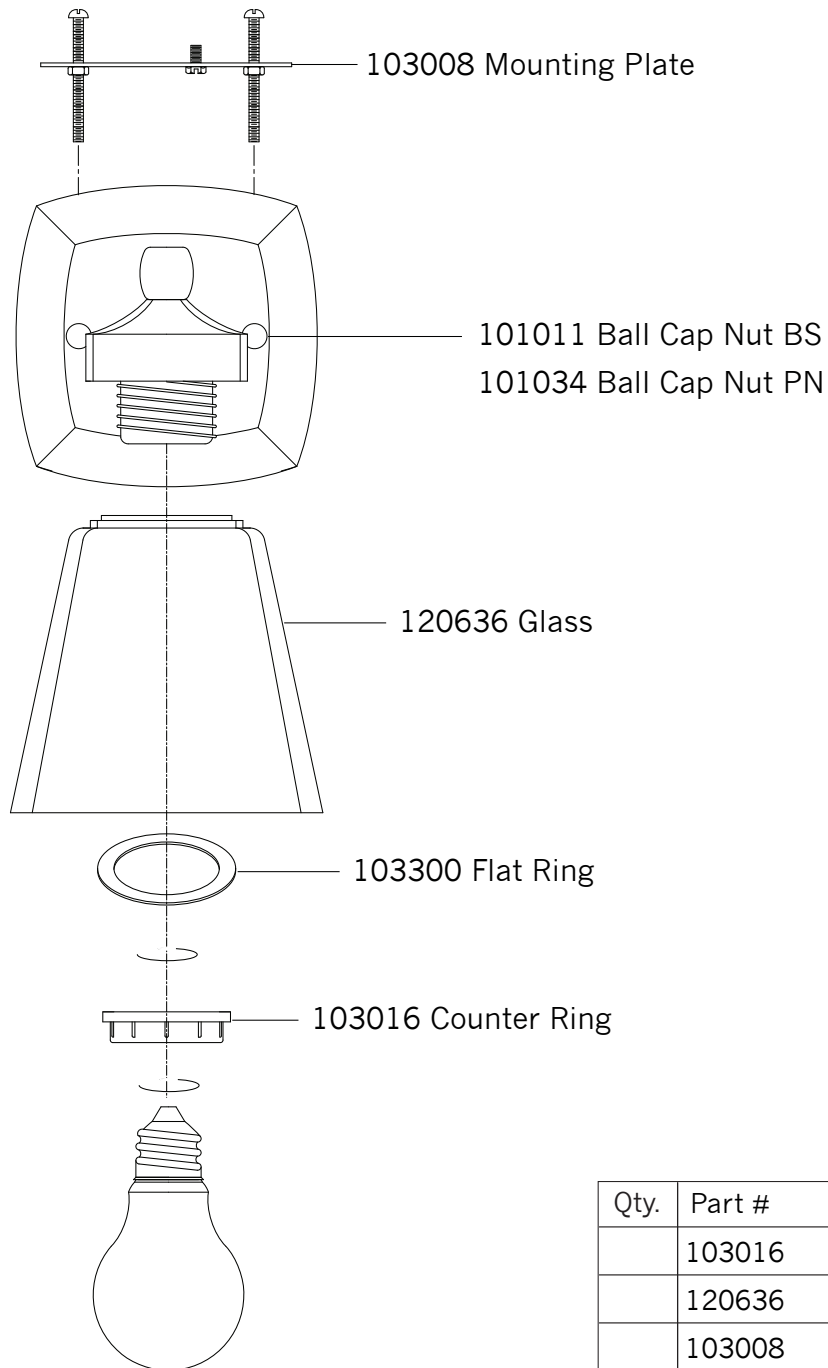

# Replacement Parts For **VS19903** 12/2011

Qty.	Part #	Description
	103016	Counter Ring
	120636	Glass
	103008	Mounting Plate
	101011	Ball Cap Nut BS
	101034	Ball Cap Nut PN
	103300	Flat Ring