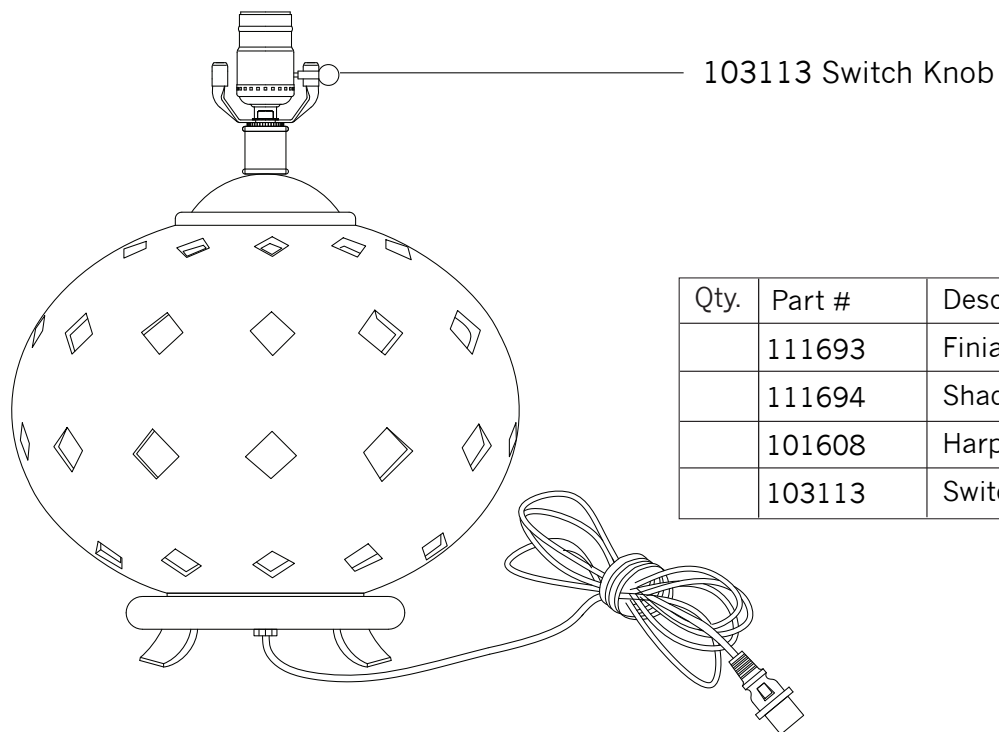

Replacement Parts For

10176

3/2012

Qty.	Part #	Description
	111693	Finial
	111694	Shade
	101608	Harp
	103113	Switch Knob

FEISS[®]

EST. 1955