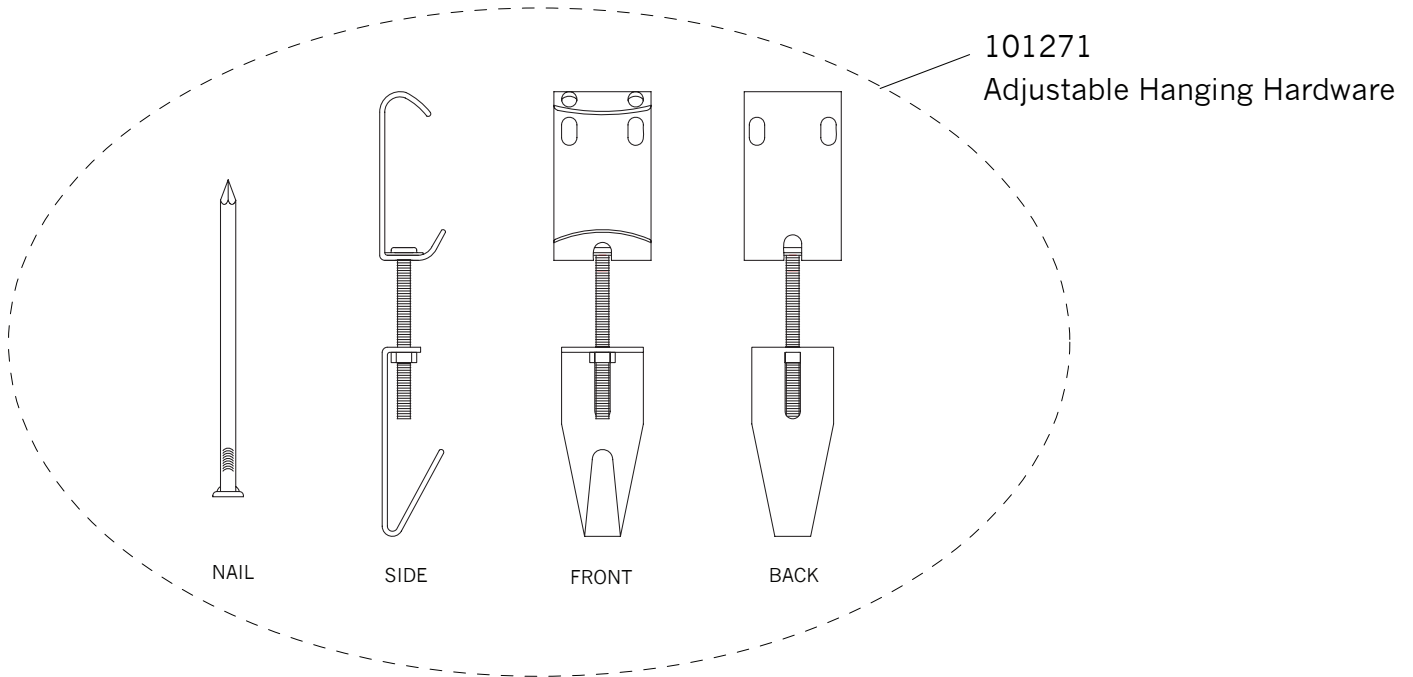

# Replacement Parts For

# MR1141

7/2012

Qty.	Part #	Description
	101267	D-Ring Link
	101270	J-Hook
	101271	Adjustable Hanging Hardware