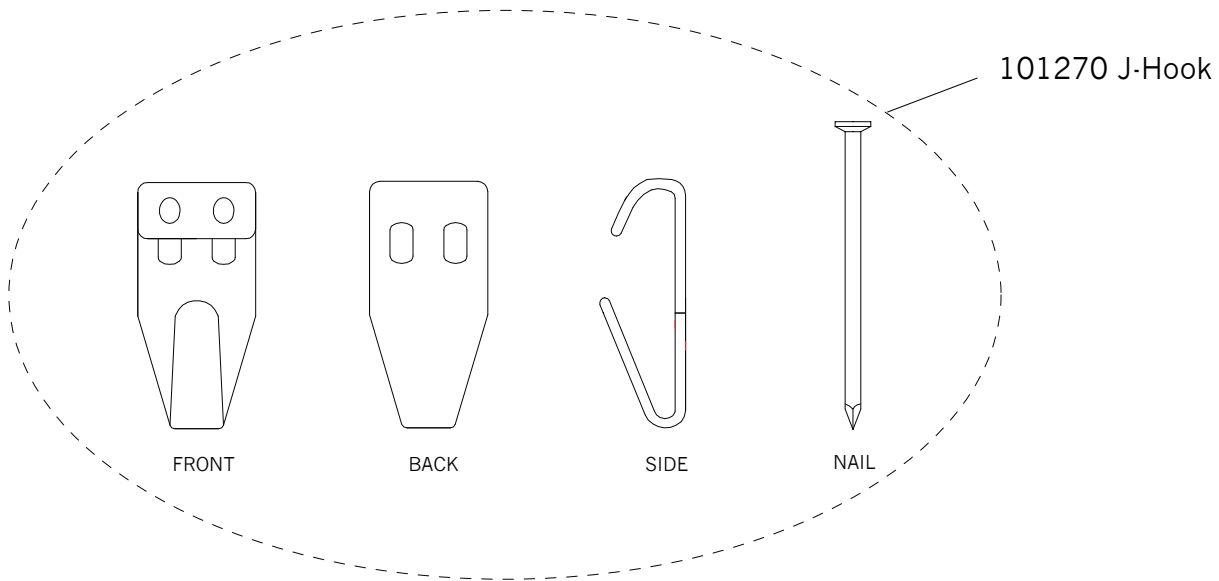

# Replacement Parts For

# MR1141

7/2012

Qty.	Part #	Description
	101267	D-Ring Link
	101270	J-Hook
	101271	Adjustable Hanging Hardware