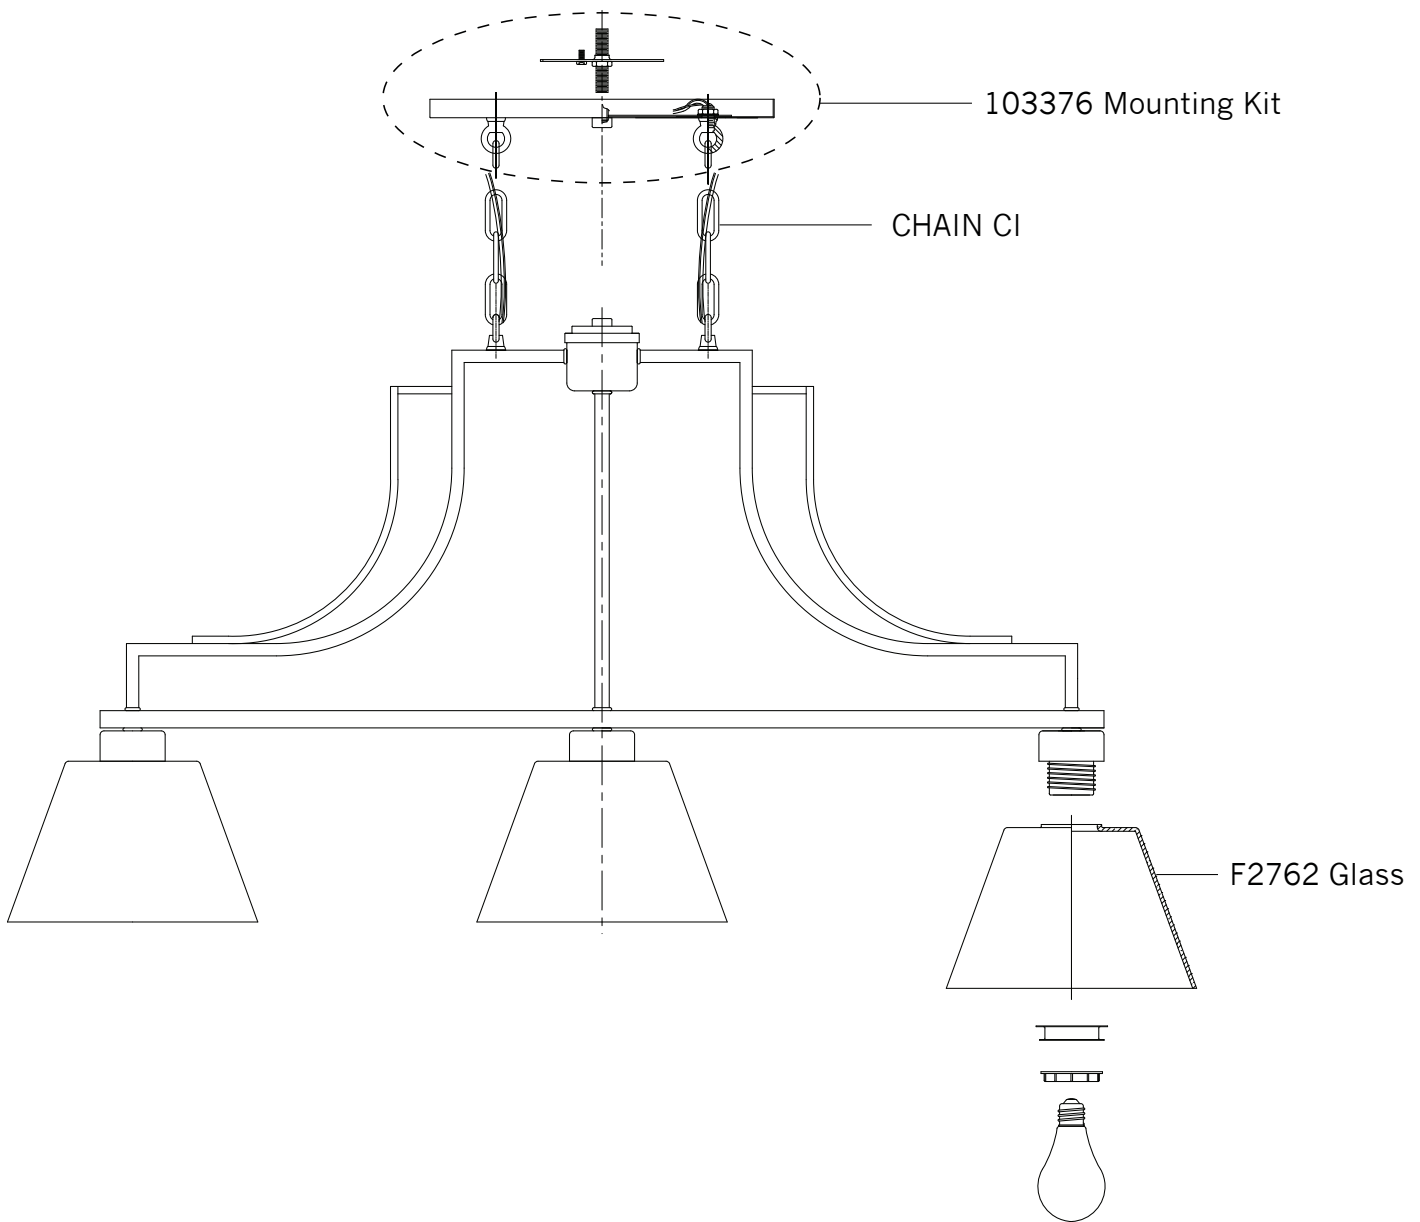

# Replacement Parts For **F2762/3** 4/2012

Qty.	Part #	Description
	103376	Mounting Kit
	F2762 Glass	Glass
	CHAIN CI	Chain

**FEISS**<sup>®</sup>

EST. 1955