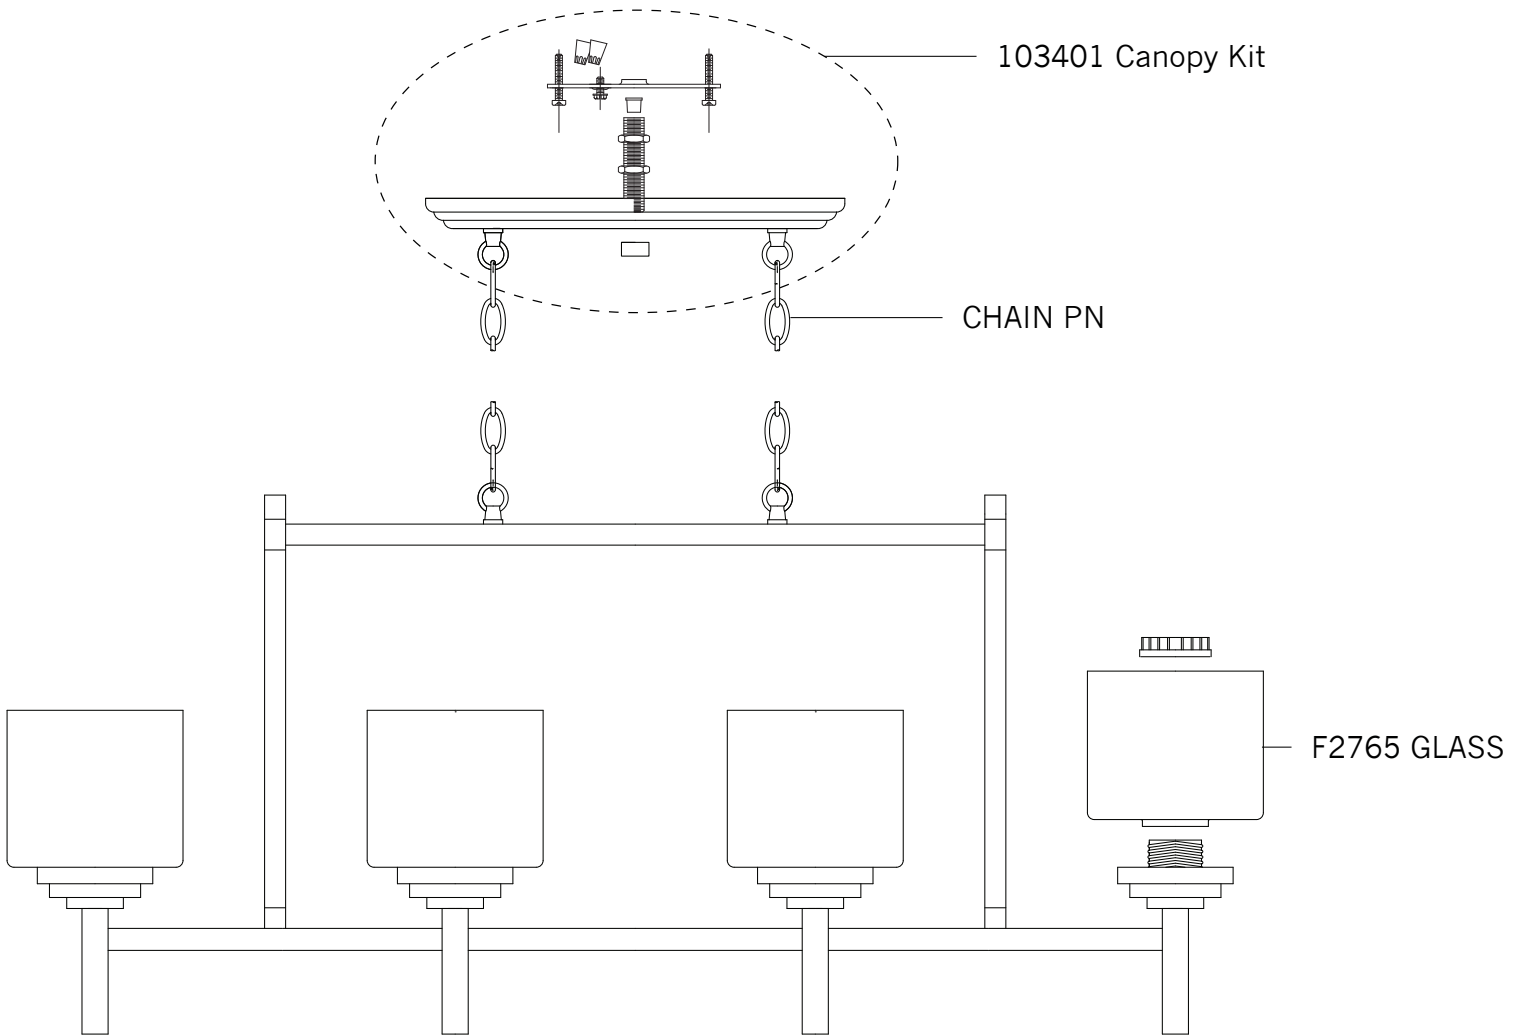

Replacement Parts For

F2769/4

4/2012

Qty.	Part #	Description
	103401	Canopy Kit
	CHAIN PN	Chain
	F2765 GLASS	Glass

FEISS[®]

EST. 1955