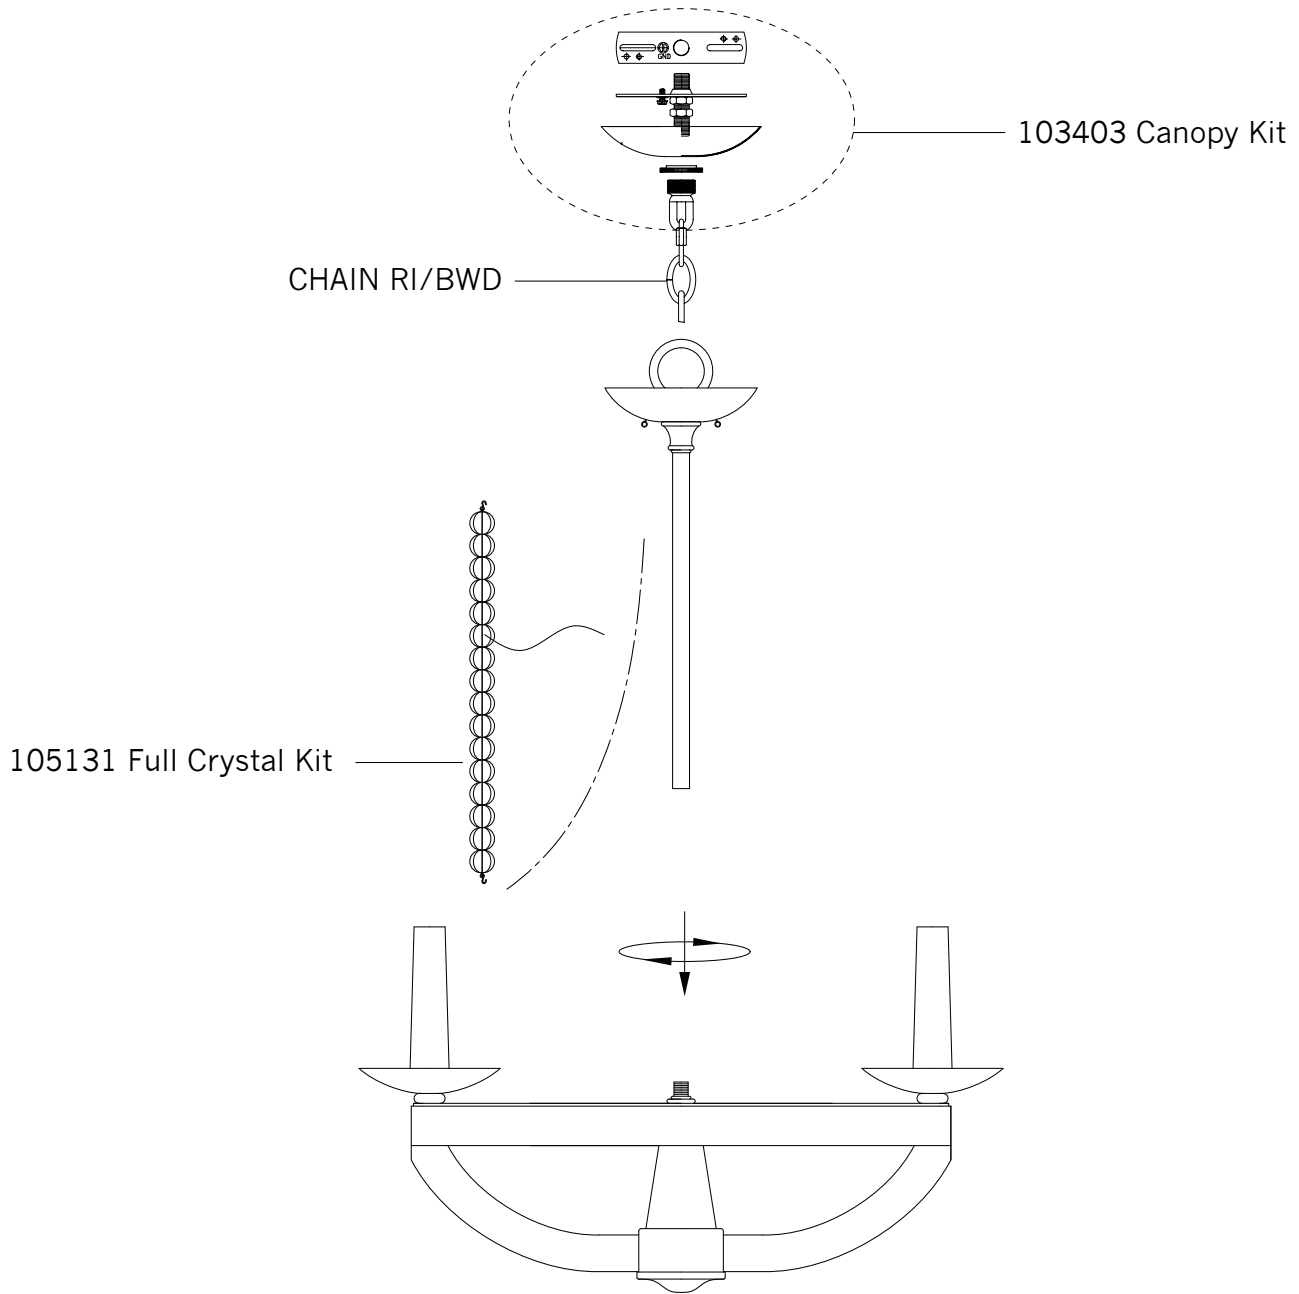

Replacement Parts For **F2750/3** 4/2012

Qty.	Part #	Description
	103403	Canopy Kit
	105131	Full Crystal Kit
	CHAIN RI/BWD	Chain

FEISS[®]

EST. 1955