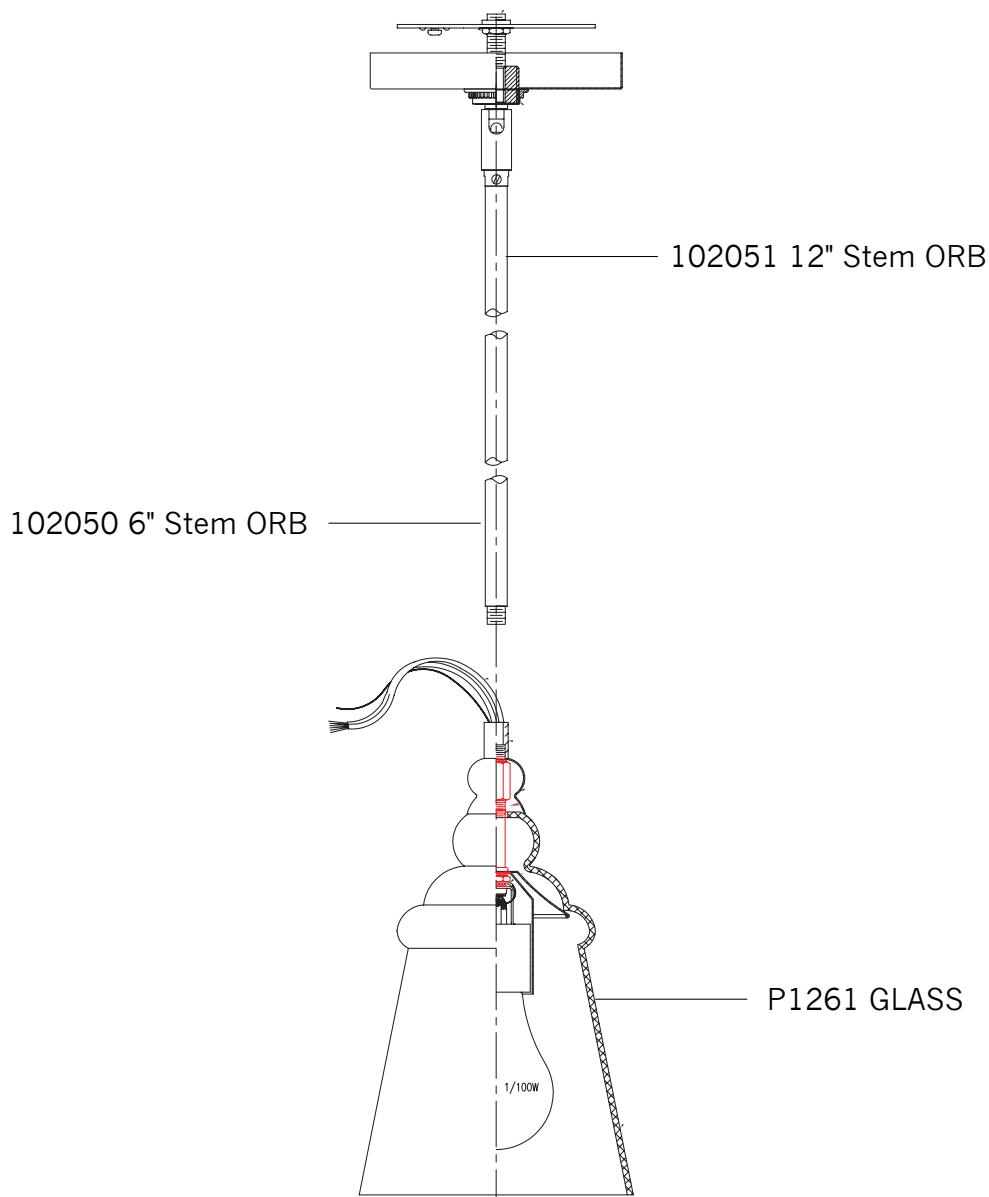

# Replacement Parts For **P1261** 4/2012

Qty.	Part #	Description
	102051	12" Stem ORB
	102050	6" Stem ORB
	P1261 GLASS	Glass